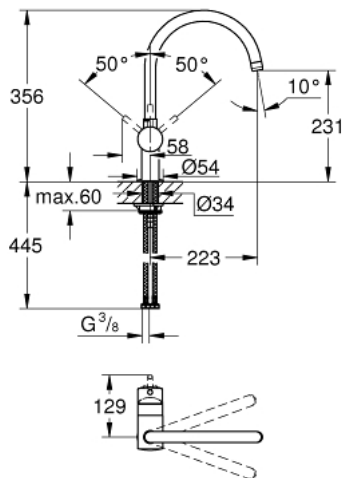

30 345 000 MINTA SINGLE-LEVER SINK MIXER 1/2"

PRODUCT DESCRIPTION

- Colour: chrome
- C-spout
- single hole installation
- GROHE LongLife finish
- GROHE SilkMove 46 mm ceramic cartridge
- adjustable flow rate limiter
- swivel tubular spout
- selectable swivel area: 0° / 150° / 360°
- shorter lever (71 mm)
- flexible connection hoses
- connector set 3/8"
- rapid installation system
- optional temperature limiter ref. no. 46 308

30 345 000 MINTA SINGLE-LEVER SINK MIXER 1/2"

SELECT SPARE PART: , March 2017 – now

- 1: Lever (Spare part-nr. 40684000)
- 2: Shield (Spare part-nr. 46025000)
- 3: Cartridge (Spare part-nr. 46048000)
- 4: C-spout (Spare part-nr. 13043000)
- 4.1: Sealing washer (Spare part-nr. 0128500M)
- 4.2: Safety ring (Spare part-nr. 0485300M)
- 4.3: Mousseur (Spare part-nr. 13928000)
- 5: Shank mounting kit (Spare part-nr. 46249000)
- 6: Mounting wrench (Spare part-nr. 19017000)*
- 7: Temperature limiter (Spare part-nr. 46375000)*