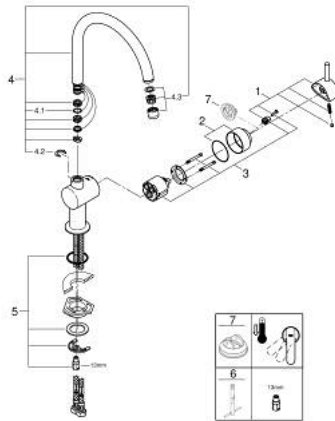

30 345 000 MINTA SINGLE-LEVER SINK MIXER 1/2"

PRODUCT DESCRIPTION

- Colour: chrome
- C-spout
- single hole installation
- GROHE LongLife finish
- GROHE SilkMove 46 mm ceramic cartridge
- adjustable flow rate limiter
- swivel tubular spout
- selectable swivel area: 0° / 150° / 360°
- shorter lever (71 mm)
- flexible connection hoses
- connector set 3/8"
- rapid installation system
- optional temperature limiter ref. no. 46 308

30 345 000 MINTA SINGLE-LEVER SINK MIXER 1/2"

SELECT SPARE PART: , March 2017 – now

- 1: Lever (Spare part-nr. 40684000)
- 2: Shield (Spare part-nr. 46025000)
- 3: Cartridge (Spare part-nr. 46048000)
- 4: C-spout (Spare part-nr. 13043000)
- 4.1: Sealing washer (Spare part-nr. 0128500M)
- 4.2: Safety ring (Spare part-nr. 0485300M)
- 4.3: Mousseur (Spare part-nr. 13928000)
- 5: Shank mounting kit (Spare part-nr. 46249000)
- 6: Mounting wrench (Spare part-nr. 19017000)*
- 7: Temperature limiter (Spare part-nr. 46375000)*