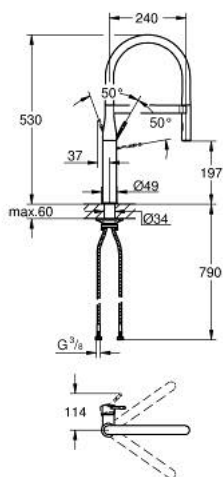

30 294 000 ESSENCE SINGLE-LEVER SINK MIXER 1/2"

PRODUCT DESCRIPTION

- Colour: chrome
- single hole installation
- GROHE LongLife finish
- GROHE SilkMove 28 mm ceramic cartridge
- flow straightener
- with integrated temperature limiter
- professional spray
- with flexible, hygienic GROHFlexx kitchen santoprene hose
- diverter: laminar spray/SpeedClean shower jet
- automatic return to laminar spray
- metal spray
- MagneticDocking guarantees easy retraction and smooth docking of the spray head back to the starting position
- swivel spout
- swivel area 360°
- protected against backflow
- flexible connection hoses
- metal fixation set

30 294 000 **ESSENCE SINGLE-LEVER SINK MIXER 1/2"**

SELECT SPARE PART: , April 2015 – now

- 1: Lever (Spare part-nr. 46927000)
- 2: Cartridge (Spare part-nr. 46963000)
- 3: Pull-Out spray (Spare part-nr. 46965000)
- 3.1: Flow straightener (Spare part-nr. 48347000)
- 4: Shower hose (Spare part-nr. 46964KK0)
- 5: Non-return valve (Spare part-nr. 08565000)
- 6: Dirt strainer (Spare part-nr. 0676800M)
- 7: Support plate (Spare part-nr. 05334000)
- 8: Shank fastening assembly (Spare part-nr. 48384000)