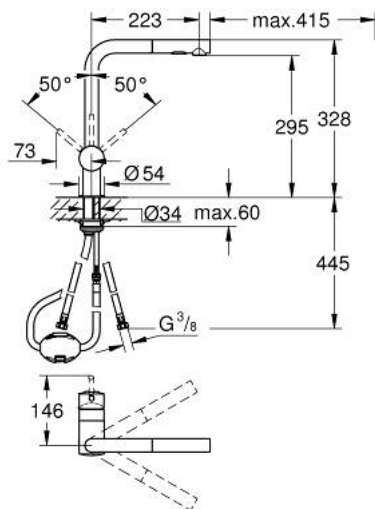

30 274 DC0 MINTA SINGLE-LEVER SINK MIXER 1/2"

PRODUCT DESCRIPTION

- Colour: Supersteel
- L-spout
- single hole installation
- GROHE LongLife finish
- GROHE SilkMove 46 mm ceramic cartridge
- Pull-Out spout for greater flexibility
- flow straightener
- Dual Spray - switch between laminar spray and SpeedClean shower jet using diverter
- automatic return to laminar spray
- material: metal
- adjustable flow rate limiter
- swivel tubular spout, swivel area 360°
- integrated non-return valve
- protected against backflow
- flexible connection hoses
- rapid installation system
- maximum flow rate (at 3 bar): 9 l/min

30 274 DC0 MINTA SINGLE-LEVER SINK MIXER 1/2"

SELECT SPARE PART: , June 2024 – now

- 1: Lever (Spare part-nr. 46015DC0)
- 2: Shield (Spare part-nr. 46025DC0)
- 3: Cartridge (Spare part-nr. 46048000)
- 4: Pull-Out spray (Spare part-nr. 46926DC0)
- 4.1: Dirt strainer (Spare part-nr. 0676800M)
- 4.2: Non-return valve (Spare part-nr. 08565000)
- 4.3: Flow straightener (Spare part-nr. 48275000)
- 5: Shank mounting kit (Spare part-nr. 46345000)
- 6: Hose for sink mixer with pull-out dual spray or mousseur (Spare part-nr. 48293000)
- 7: Temperature limiter (Spare part-nr. 46375000)*