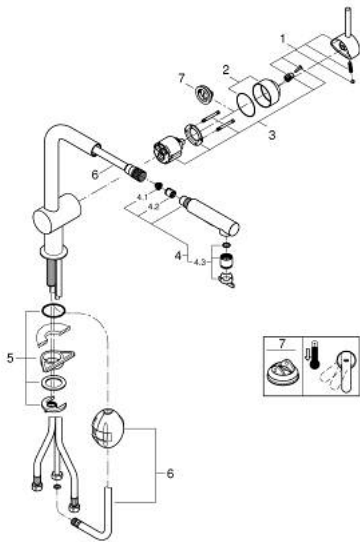

## 30 274 000 MINTA SINGLE-LEVER SINK MIXER 1/2"

### PRODUCT DESCRIPTION

- Colour: chrome
- L-spout
- single hole installation
- GROHE LongLife finish
- GROHE SilkMove 46 mm ceramic cartridge
- Pull-Out spout for greater flexibility
- flow straightener
- Dual Spray - switch between laminar spray and SpeedClean shower jet using diverter
- automatic return to laminar spray
- material: metal
- adjustable flow rate limiter
- swivel tubular spout, swivel area 360°
- integrated non-return valve
- protected against backflow
- flexible connection hoses
- rapid installation system
- maximum flow rate (at 3 bar): 9 l/min

## 30 274 000 MINTA SINGLE-LEVER SINK MIXER 1/2"

**SELECT SPARE PART:** , June 2024 – now

- 1: Lever (Spare part-nr. 46015000)
- 2: Shield (Spare part-nr. 46025000)
- 3: Cartridge (Spare part-nr. 46048000)
- 4: Pull-Out spray (Spare part-nr. 46926000)
- 4.1: Dirt strainer (Spare part-nr. 0676800M)
- 4.2: Non-return valve (Spare part-nr. 08565000)
- 4.3: Flow straightener (Spare part-nr. 48275000)
- 5: Shank mounting kit (Spare part-nr. 46345000)
- 6: Hose for sink mixer with pull-out dual spray or mousseur (Spare part-nr. 48293000)
- 7: Temperature limiter (Spare part-nr. 46375000)\*