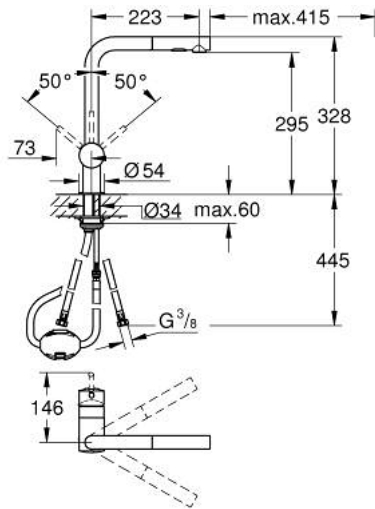

## 30 274 000 MINTA SINGLE-LEVER SINK MIXER 1/2"

### PRODUCT DESCRIPTION

- Colour: chrome
- L-spout
- single hole installation
- GROHE LongLife finish
- GROHE SilkMove 46 mm ceramic cartridge
- Pull-Out spout for greater flexibility
- flow straightener
- Dual Spray - switch between laminar spray and SpeedClean shower jet using diverter
- automatic return to laminar spray
- material: metal
- adjustable flow rate limiter
- swivel tubular spout, swivel area 360°
- integrated non-return valve
- protected against backflow
- flexible connection hoses
- rapid installation system
- maximum flow rate (at 3 bar): 9 l/min

## 30 274 000 MINTA SINGLE-LEVER SINK MIXER 1/2"

**SELECT SPARE PART:** , June 2024 – now

- 1: Lever (Spare part-nr. 46015000)
- 2: Shield (Spare part-nr. 46025000)
- 3: Cartridge (Spare part-nr. 46048000)
- 4: Pull-Out spray (Spare part-nr. 46926000)
- 4.1: Dirt strainer (Spare part-nr. 0676800M)
- 4.2: Non-return valve (Spare part-nr. 08565000)
- 4.3: Flow straightener (Spare part-nr. 48275000)
- 5: Shank mounting kit (Spare part-nr. 46345000)
- 6: Hose for sink mixer with pull-out dual spray or mousseur (Spare part-nr. 48293000)
- 7: Temperature limiter (Spare part-nr. 46375000)\*