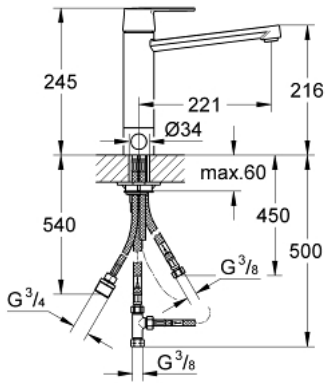

30 198 000 **GET SINGLE-LEVER SINK MIXER 1/2"**

PRODUCT DESCRIPTION

- Colour: chrome
- medium spout
- integrated stop valve
- single hole installation
- GROHE SilkMove 35 mm ceramic cartridge
- GROHE LongLife finish
- adjustable flow rate limiter
- swivel tubular spout
- swivel area 140°
- mousseur
- flexible connection hoses
- GROHE FastFixation installation system
- GROHE QuickTool included

30 198 000 GET SINGLE-LEVER SINK MIXER 1/2"

SELECT SPARE PART: , January 2013 – now

- 1: Lever (Spare part-nr. 46708000)
- 2: Shield (Spare part-nr. 46492000)
- 3: Screw ring (Spare part-nr. 46815000)
- 4: Cartridge (Spare part-nr. 46374000)
- 5: Mousseur (Spare part-nr. 13929000)
- 6: Repl. kit f. seal (Spare part-nr. 46760000)
- 7: Ceramic cartridge (Spare part-nr. 46318000)
- 8: Handle for shut-off valve (Spare part-nr. 46767000)
- 9: Shank mounting kit (Spare part-nr. 46249000)
- 10: Socket spanner (Spare part-nr. 19332000)*
- 11: Mounting wrench (Spare part-nr. 19017000)*