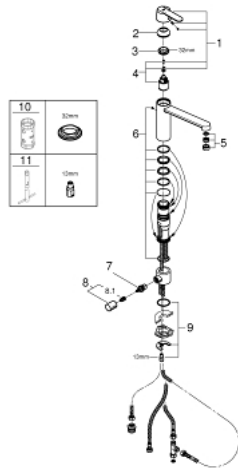

30 198 000 **GET SINGLE-LEVER SINK MIXER 1/2"**

PRODUCT DESCRIPTION

- Colour: chrome
- medium spout
- integrated stop valve
- single hole installation
- GROHE SilkMove 35 mm ceramic cartridge
- GROHE LongLife finish
- adjustable flow rate limiter
- swivel tubular spout
- swivel area 140°
- mousseur
- flexible connection hoses
- GROHE FastFixation installation system
- GROHE QuickTool included

30 198 000 GET SINGLE-LEVER SINK MIXER 1/2"

SELECT SPARE PART: , January 2013 – now

- 1: Lever (Spare part-nr. 46708000)
- 2: Shield (Spare part-nr. 46492000)
- 3: Screw ring (Spare part-nr. 46815000)
- 4: Cartridge (Spare part-nr. 46374000)
- 5: Mousseur (Spare part-nr. 13929000)
- 6: Repl. kit f. seal (Spare part-nr. 46760000)
- 7: Ceramic cartridge (Spare part-nr. 46318000)
- 8: Handle for shut-off valve (Spare part-nr. 46767000)
- 9: Shank mounting kit (Spare part-nr. 46249000)
- 10: Socket spanner (Spare part-nr. 19332000)*
- 11: Mounting wrench (Spare part-nr. 19017000)*