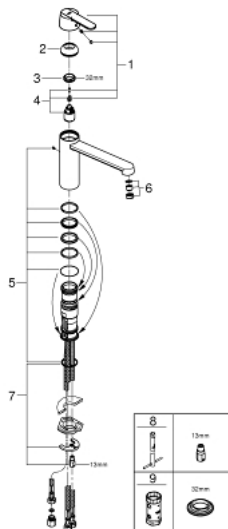

30 197 000 **GET SINGLE-LEVER SINK MIXER 1/2"**

**PRODUCT DESCRIPTION**

- Colour: chrome
- medium spout
- for open water heater
- single hole installation
- GROHE SilkMove 35 mm ceramic cartridge
- GROHE LongLife finish
- adjustable flow rate limiter
- swivel tubular spout
- swivel area 140°
- flow straightener
- flexible connection hoses
- GROHE FastFixation installation system
- GROHE QuickTool included

## 30 197 000 GET SINGLE-LEVER SINK MIXER 1/2"

### SELECT SPARE PART: , May 2018 – now

- 1: Lever (Spare part-nr. 46708000)
  - 2: Shield (Spare part-nr. 46492000)
  - 3: Screw ring (Spare part-nr. 46815000)
  - 4: Cartridge (Spare part-nr. 46558000)
  - 5: Repl. kit f. seal (Spare part-nr. 46760000)
  - 6: Flow straightener (Spare part-nr. 46162000)
  - 7: Shank mounting kit (Spare part-nr. 46249000)
  - 8: Mounting wrench (Spare part-nr. 19017000)\*
  - 9: Socket spanner (Spare part-nr. 19332000)\*
- \* Optional accessories