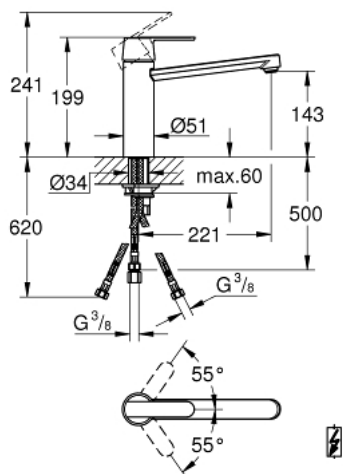

30 197 000 **GET SINGLE-LEVER SINK MIXER 1/2"**

**PRODUCT DESCRIPTION**

- Colour: chrome
- medium spout
- for open water heater
- single hole installation
- GROHE SilkMove 35 mm ceramic cartridge
- GROHE LongLife finish
- adjustable flow rate limiter
- swivel tubular spout
- swivel area 140°
- flow straightener
- flexible connection hoses
- GROHE FastFixation installation system
- GROHE QuickTool included

## 30 197 000 GET SINGLE-LEVER SINK MIXER 1/2"

### SELECT SPARE PART: , May 2018 – now

- 1: Lever (Spare part-nr. 46708000)
  - 2: Shield (Spare part-nr. 46492000)
  - 3: Screw ring (Spare part-nr. 46815000)
  - 4: Cartridge (Spare part-nr. 46558000)
  - 5: Repl. kit f. seal (Spare part-nr. 46760000)
  - 6: Flow straightener (Spare part-nr. 46162000)
  - 7: Shank mounting kit (Spare part-nr. 46249000)
  - 8: Mounting wrench (Spare part-nr. 19017000)\*
  - 9: Socket spanner (Spare part-nr. 19332000)\*
- \* Optional accessories