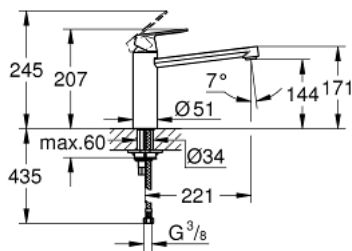

### PRODUCT DESCRIPTION

- Colour: chrome
- medium spout
- single hole installation
- GROHE LongLife finish
- GROHE SilkMove 35 mm ceramic cartridge
- mousseur
- adjustable flow rate limiter
- swivel tubular spout
- swivel area 140°
- flexible connection hoses
- rapid installation system
- maximum flow rate (at 3 bar): 12 l/min
- min. recommended pressure 1.0 bar

## 30 193 000 EUROSMART COSMOPOLITAN SINGLE-LEVER SINK MIXER 1/2"

**SELECT SPARE PART:** , July 2013 – now

- 1: Lever (Spare part-nr. 46681000)
  - 2: Shield (Spare part-nr. 46492000)
  - 3: Screw ring (Spare part-nr. 46815000)
  - 4: Cartridge (Spare part-nr. 46374000)
  - 5: Repl. kit f. seal (Spare part-nr. 46760000)
  - 6: Mousseur (Spare part-nr. 13929000)
  - 7: Shank mounting kit (Spare part-nr. 46249000)
  - 8: Mounting wrench (Spare part-nr. 19017000)\*
  - 9: Socket spanner (Spare part-nr. 19332000)\*
- \* Optional accessories