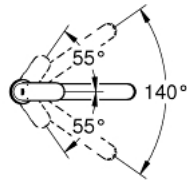

### PRODUCT DESCRIPTION

- Colour: chrome
- medium spout
- single hole installation
- GROHE LongLife finish
- GROHE SilkMove 35 mm ceramic cartridge
- mousseur
- adjustable flow rate limiter
- swivel tubular spout
- swivel area 140°
- flexible connection hoses
- rapid installation system
- maximum flow rate (at 3 bar): 12 l/min
- min. recommended pressure 1.0 bar