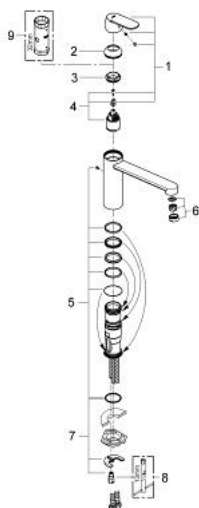

## 30 193 000 EUROSMART COSMOPOLITAN SINGLE-LEVER SINK MIXER 1/2"

### PRODUCT DESCRIPTION

- Colour: chrome
- medium spout
- single hole installation
- GROHE LongLife finish
- GROHE SilkMove 35 mm ceramic cartridge
- mousseur
- adjustable flow rate limiter
- swivel tubular spout
- swivel area 140°
- flexible connection hoses
- rapid installation system
- maximum flow rate (at 3 bar): 12 l/min
- min. recommended pressure 1.0 bar

## 30 193 000 EUROSMART COSMOPOLITAN SINGLE-LEVER SINK MIXER 1/2"

**SELECT SPARE PART:** , July 2013 – now

- 1: Lever (Spare part-nr. 46681000)
  - 2: Shield (Spare part-nr. 46492000)
  - 3: Screw ring (Spare part-nr. 46815000)
  - 4: Cartridge (Spare part-nr. 46374000)
  - 5: Repl. kit f. seal (Spare part-nr. 46760000)
  - 6: Mousseur (Spare part-nr. 13929000)
  - 7: Shank mounting kit (Spare part-nr. 46249000)
  - 8: Mounting wrench (Spare part-nr. 19017000)\*
  - 9: Socket spanner (Spare part-nr. 19332000)\*
- \* Optional accessories