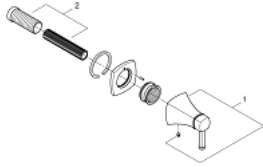

29 420 000 GRANDERA VOLUME CONTROL TRIM

PRODUCT DESCRIPTION

- Colour: chrome
- set for final installation for
- GROHE Rapido C 35 028 000
- 29 032 000 (preassembled headpart 1/2")
- 29 034 000 (preassembled headpart 1/2")
- 29 068 000 (preassembled ceramic headpart 1/2" – not to be used for shut-off)
- GROHE LongLife finish
- installation depth infinitely adjustable 43 - 91 mm
- min. recommended pressure 1.0 bar
- for use with rough-in valve (35 029)

29 420 000 GRANDERA VOLUME CONTROL TRIM

SELECT SPARE PART: , October 2021 – now

1: Grandera handle (Spare part-nr. 48610000)

2: Extension (Spare part-nr. 45988000)