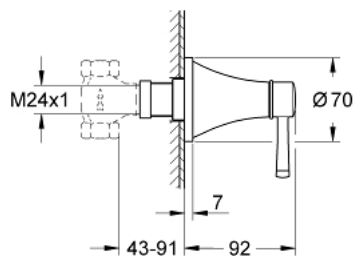

29 420 000 GRANDERA VOLUME CONTROL TRIM

PRODUCT DESCRIPTION

- Colour: chrome
- set for final installation for
- GROHE Rapido C 35 028 000
- 29 032 000 (preassembled headpart 1/2")
- 29 034 000 (preassembled headpart 1/2")
- 29 068 000 (preassembled ceramic headpart 1/2" – not to be used for shut-off)
- GROHE LongLife finish
- installation depth infinitely adjustable 43 - 91 mm
- min. recommended pressure 1.0 bar
- for use with rough-in valve (35 029)

29 420 000 GRANDERA VOLUME CONTROL TRIM

SELECT SPARE PART: , October 2021 – now

1: Grandera handle (Spare part-nr. 48610000)

2: Extension (Spare part-nr. 45988000)