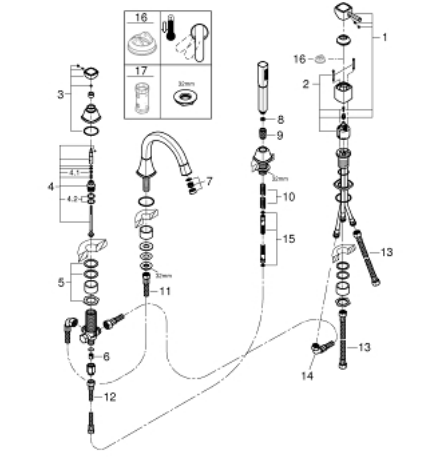

## 29 418 IG0 GRANDERA 4-HOLE SINGLE LEVER BATH COMBINATION

### PRODUCT DESCRIPTION

- Colour: chrome/gold
- GROHE SilkMove 46 mm ceramic cartridge
- GROHE LongLife finish
- consisting of:
  - pre-assembled spout fixing
  - single lever mixer operating element
  - bath spout with mousseur and diverter bath/shower
  - Grandera hand shower 7,6 l
  - metal shower hose 2000 mm
  - flexible connection hoses
  - connection for shower hose
  - protected against backflow
  - can be used with 29 037 000
  - min. recommended pressure 1.0 bar

### SELECT SPARE PART: , October 2021 – now

- 1: Lever (Spare part-nr. 46833IG0)
- 2: Cartridge (Spare part-nr. 46048000)
- 3: Diverter knob (Spare part-nr. 48216IG0)
- 4: Diverter (Spare part-nr. 45443000)
- 4.1: O-ring  $\varnothing 6 \times \varnothing 2$  (Spare part-nr. 0128300M)
- 4.2: Seat washer (Spare part-nr. 0120500M)
- 5: Repl.kit f.shank fastening 3/4" (Spare part-nr. 45444000)
- 6: Non-return valve (Spare part-nr. 08565000)
- 7: Mousseur (Spare part-nr. 13941000)
- 8: Dirt strainer (Spare part-nr. 0700200M)
- 9: Cone nut (Spare part-nr. 08864000)
- 10: Compression spring (Spare part-nr. 00869000)
- 11: Tube (Spare part-nr. 48018000)
- 12: Tube (Spare part-nr. 07300000)
- 13: Tube (Spare part-nr. 07227000)
- 14: Tube (Spare part-nr. 48017000)
- 15: Metal hose (Spare part-nr. 28146000)
- 16: Temperature limiter (Spare part-nr. 46375000)\*
- 17: Socket spanner (Spare part-nr. 19332000)\*