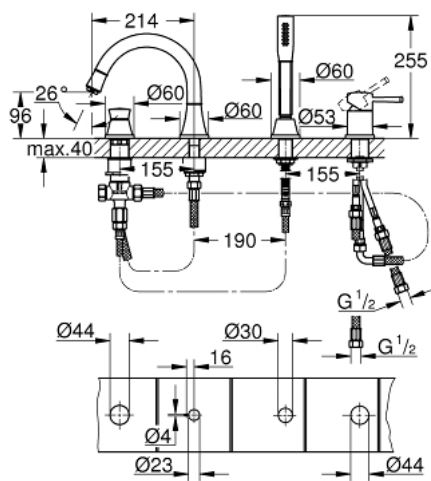

## 29 418 IG0 GRANDERA 4-HOLE SINGLE LEVER BATH COMBINATION

### PRODUCT DESCRIPTION

- Colour: chrome/gold
- GROHE SilkMove 46 mm ceramic cartridge
- GROHE LongLife finish
- consisting of:
  - pre-assembled spout fixing
  - single lever mixer operating element
  - bath spout with mousseur and diverter bath/shower
  - Grandera hand shower 7,6 l
  - metal shower hose 2000 mm
  - flexible connection hoses
  - connection for shower hose
  - protected against backflow
  - can be used with 29 037 000
  - min. recommended pressure 1.0 bar

### SELECT SPARE PART: , October 2021 – now

- 1: Lever (Spare part-nr. 46833IG0)
- 2: Cartridge (Spare part-nr. 46048000)
- 3: Diverter knob (Spare part-nr. 48216IG0)
- 4: Diverter (Spare part-nr. 45443000)
- 4.1: O-ring  $\varnothing 6 \times \varnothing 2$  (Spare part-nr. 0128300M)
- 4.2: Seat washer (Spare part-nr. 0120500M)
- 5: Repl.kit f.shank fastening 3/4" (Spare part-nr. 45444000)
- 6: Non-return valve (Spare part-nr. 08565000)
- 7: Mousseur (Spare part-nr. 13941000)
- 8: Dirt strainer (Spare part-nr. 0700200M)
- 9: Cone nut (Spare part-nr. 08864000)
- 10: Compression spring (Spare part-nr. 00869000)
- 11: Tube (Spare part-nr. 48018000)
- 12: Tube (Spare part-nr. 07300000)
- 13: Tube (Spare part-nr. 07227000)
- 14: Tube (Spare part-nr. 48017000)
- 15: Metal hose (Spare part-nr. 28146000)
- 16: Temperature limiter (Spare part-nr. 46375000)\*
- 17: Socket spanner (Spare part-nr. 19332000)\*