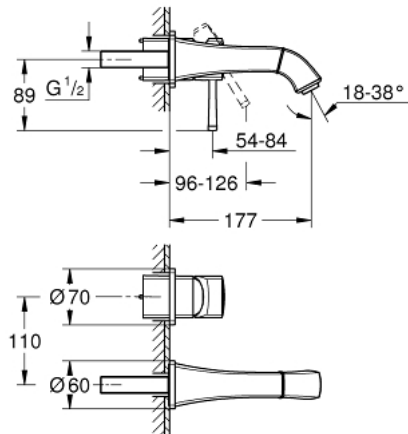

29 416 DA0 GRANDERA 2-HOLE BASIN MIXER M-SIZE

PRODUCT DESCRIPTION

- Colour: warm sunset
- wall mounted
- for use with rough-in set 23 319 000
- without concealed body
- GROHE LongLife finish
- GROHE EcoJoy - less water, perfect flow
- maximum flow rate (at 3 bar): 5 l/min
- GROHE AquaGuide adjustable mousseur
- center distance 110 mm
- projection 177 mm
- min. recommended pressure 1.0 bar