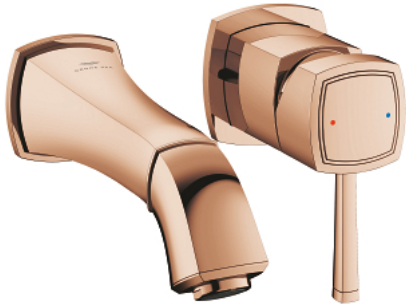

29 416 DA0 GRANDERA 2-HOLE BASIN MIXER M-SIZE

PRODUCT DESCRIPTION

- Colour: warm sunset
- wall mounted
- for use with rough-in set 23 319 000
- without concealed body
- GROHE LongLife finish
- GROHE EcoJoy - less water, perfect flow
- maximum flow rate (at 3 bar): 5 l/min
- GROHE AquaGuide adjustable mousseur
- center distance 110 mm
- projection 177 mm
- min. recommended pressure 1.0 bar