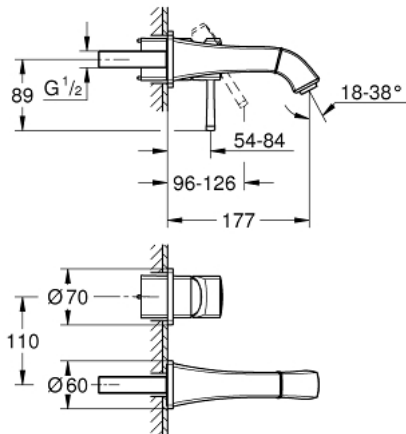

29 416 000 GRANDERA 2-HOLE BASIN MIXER M-SIZE

PRODUCT DESCRIPTION

- Colour: chrome
- wall mounted
- for use with rough-in set 23 319 000
- without concealed body
- GROHE LongLife finish
- GROHE EcoJoy - less water, perfect flow
- maximum flow rate (at 3 bar): 5 l/min
- GROHE AquaGuide adjustable mousseur
- center distance 110 mm
- projection 177 mm
- min. recommended pressure 1.0 bar

29 416 000 **GRANDERA 2-HOLE BASIN MIXER**
M-SIZE

SELECT SPARE PART: , October 2021 – now

1: Lever (Spare part-nr. 46833000)

2: Flow straightener (Spare part-nr. 46837000)

3: Extension (Spare part-nr. 46627000)*