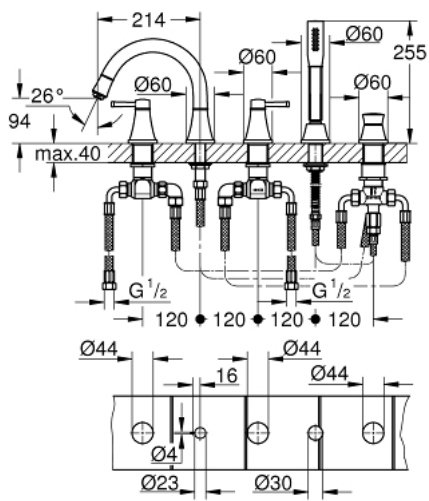

## 29 415 000 GRANDERA 5-HOLE BATH/SHOWER COMBINATION

### PRODUCT DESCRIPTION

- Colour: chrome
- ceramic headparts 1/2", 90°
- GROHE LongLife finish
- consisting of:
  - pre-assembled spout fixing
  - single lever mixer operating element
  - bath spout with mousseur and diverter bath/shower
  - Grandera hand shower 7,6 l
  - metal shower hose 2000 mm
  - flexible connection hoses
  - connection for shower hose
  - protected against backflow
  - can be used with 29 037 000
  - min. recommended pressure 1.0 bar

## 29 415 000 GRANDERA 5-HOLE BATH/SHOWER COMBINATION

**SELECT SPARE PART:** , October 2021 – now

- 1: Handle pair (Spare part-nr. 48325000)
- 2: Ceramic headpart 3/4", 180° (Spare part-nr. 45888000)
- 3: Ceramic headpart 3/4", 180° (Spare part-nr. 45887000)
- 4: Seat 3/4" (Spare part-nr. 45345000)
- 5: Diverter knob (Spare part-nr. 48216000)
- 6: Diverter (Spare part-nr. 45443000)
- 6.1: O-ring  $\varnothing 6 \times \varnothing 2$  (Spare part-nr. 0128300M)
- 6.2: Seat washer (Spare part-nr. 0120500M)
- 7: Repl.kit f.shank fastening 3/4" (Spare part-nr. 45444000)
- 8: Mousseur (Spare part-nr. 13952000)
- 9: Dirt strainer (Spare part-nr. 0700200M)
- 10: Cone nut (Spare part-nr. 08864000)
- 11: Tube (Spare part-nr. 48018000)
- 12: Tube (Spare part-nr. 48019000)
- 13: Compression spring (Spare part-nr. 00869000)
- 14: Non-return valve (Spare part-nr. 08565000)
- 15: Tube (Spare part-nr. 07300000)
- 16: Metal hose (Spare part-nr. 28146000)
- 17: Socket spanner (Spare part-nr. 19332000)\*