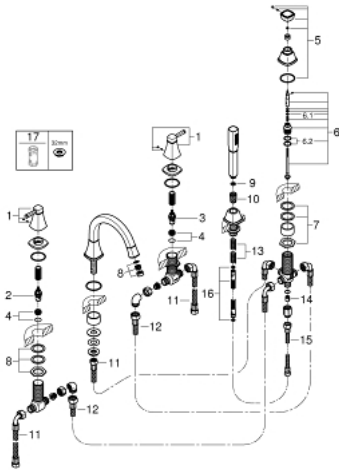

## 29 415 000 GRANDERA 5-HOLE BATH/SHOWER COMBINATION

### PRODUCT DESCRIPTION

- Colour: chrome
- ceramic headparts 1/2", 90°
- GROHE LongLife finish
- consisting of:
  - pre-assembled spout fixing
  - single lever mixer operating element
  - bath spout with mousseur and diverter bath/shower
  - Grandera hand shower 7,6 l
  - metal shower hose 2000 mm
  - flexible connection hoses
  - connection for shower hose
  - protected against backflow
  - can be used with 29 037 000
  - min. recommended pressure 1.0 bar

## 29 415 000 GRANDERA 5-HOLE BATH/SHOWER COMBINATION

**SELECT SPARE PART:** , October 2021 – now

- 1: Handle pair (Spare part-nr. 48325000)
- 2: Ceramic headpart 3/4", 180° (Spare part-nr. 45888000)
- 3: Ceramic headpart 3/4", 180° (Spare part-nr. 45887000)
- 4: Seat 3/4" (Spare part-nr. 45345000)
- 5: Diverter knob (Spare part-nr. 48216000)
- 6: Diverter (Spare part-nr. 45443000)
- 6.1: O-ring  $\varnothing 6 \times \varnothing 2$  (Spare part-nr. 0128300M)
- 6.2: Seat washer (Spare part-nr. 0120500M)
- 7: Repl.kit f.shank fastening 3/4" (Spare part-nr. 45444000)
- 8: Mousseur (Spare part-nr. 13952000)
- 9: Dirt strainer (Spare part-nr. 0700200M)
- 10: Cone nut (Spare part-nr. 08864000)
- 11: Tube (Spare part-nr. 48018000)
- 12: Tube (Spare part-nr. 48019000)
- 13: Compression spring (Spare part-nr. 00869000)
- 14: Non-return valve (Spare part-nr. 08565000)
- 15: Tube (Spare part-nr. 07300000)
- 16: Metal hose (Spare part-nr. 28146000)
- 17: Socket spanner (Spare part-nr. 19332000)\*