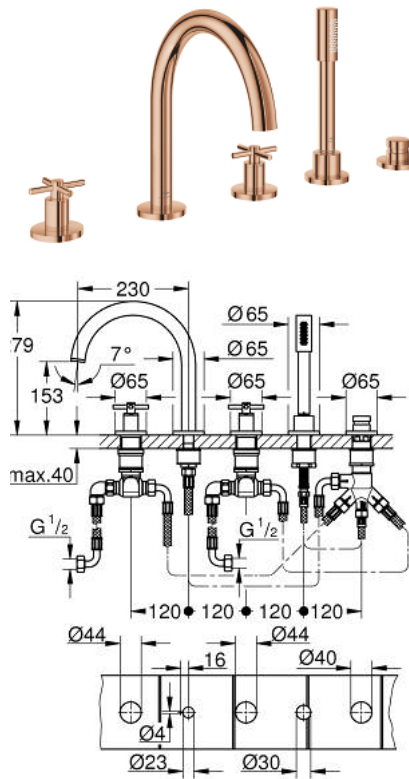

29 408 DA0 ATRIO 5-HOLE BATH/SHOWER COMBINATION

PRODUCT DESCRIPTION

- Colour: warm sunset
- ceramic headparts 1/2", 90°
- GROHE LongLife finish
- consisting of:
 - pre-assembled spout fixing
 - with cross handles
 - bath spout with mousseur and diverter bath/shower
 - hand shower Rainshower Aqua Stick 6.5 l/min
 - shower hose 2000 mm
 - flexible connection hoses
 - connection for shower hose
 - protected against backflow
 - for use with baseframe 29 037 002 (please order separately)
- Two different sets of caps included. One set with "H" and "C" marking, one set without marking.

29 408 DA0 ATRIO 5-HOLE BATH/SHOWER COMBINATION

SELECT SPARE PART: , October 2021 – now

- 1: Cross handle bath (Spare part-nr. 14217DA0)
 - 2: Escutcheon (Spare part-nr. 101351DA00)
 - 3: Ceramic headpart 3/4", 180° (Spare part-nr. 45888000)
 - 4: Seat 3/4" (Spare part-nr. 45345000)
 - 5: Repl.kit f.shank fastening 3/4" (Spare part-nr. 45444000)
 - 6: Tube (Spare part-nr. 48019000)
 - 7: Spout (Spare part-nr. 101350DA00)
 - 7.1: Mousseur (Spare part-nr. 13926000)
 - 8: Tube (Spare part-nr. 48018000)
 - 9: Ceramic headpart 3/4", 180° (Spare part-nr. 45887000)
 - 10: Dirt strainer (Spare part-nr. 0700200M)
 - 11: Cone nut (Spare part-nr. 08864DA0)
 - 12: Compression spring (Spare part-nr. 00869000)
 - 13: Metal hose (Spare part-nr. 28146000)
 - 14: Diverter knob (Spare part-nr. 48411DA0)
 - 15: Diverter (Spare part-nr. 45443000)
 - 15.1: O-ring $\varnothing 6 \times \varnothing 2$ (Spare part-nr. 0128300M)
 - 15.2: Seat washer (Spare part-nr. 0120500M)
 - 16: Non-return valve (Spare part-nr. 08565000)
 - 17: Tube (Spare part-nr. 07300000)
 - 18: Socket spanner (Spare part-nr. 19332000)*
- * Optional accessories