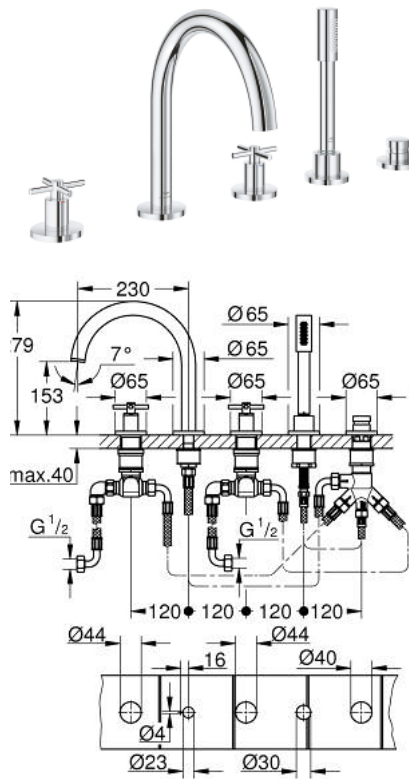

## 29 408 000 ATRIO 5-HOLE BATH/SHOWER COMBINATION

### PRODUCT DESCRIPTION

- Colour: chrome
- ceramic headparts 1/2", 90°
- GROHE LongLife finish
- consisting of:
- pre-assembled spout fixing
- with cross handles
- bath spout with mousseur and diverter bath/shower
- hand shower Rainshower Aqua Stick 6.5 l/min
- shower hose 2000 mm
- flexible connection hoses
- connection for shower hose
- protected against backflow
- for use with baseframe 29 037 002 (please order separately)
- Two different sets of caps included. One set with "H" and "C" marking, one set without marking.

### SELECT SPARE PART: , October 2021 – now

- 1: Cross handle bath (Spare part-nr. 14217000)
- 2: Escutcheon (Spare part-nr. 1013510000)
- 3: Ceramic headpart 3/4", 180° (Spare part-nr. 45888000)
- 4: Seat 3/4" (Spare part-nr. 45345000)
- 5: Repl.kit f.shank fastening 3/4" (Spare part-nr. 45444000)
- 6: Tube (Spare part-nr. 48019000)
- 7: Spout (Spare part-nr. 1013500000)
- 7.1: Mousseur (Spare part-nr. 13926000)
- 8: Tube (Spare part-nr. 48018000)
- 9: Ceramic headpart 3/4", 180° (Spare part-nr. 45887000)
- 10: Dirt strainer (Spare part-nr. 0700200M)
- 11: Cone nut (Spare part-nr. 08864000)
- 12: Compression spring (Spare part-nr. 00869000)
- 13: Metal hose (Spare part-nr. 28146000)
- 14: Diverter knob (Spare part-nr. 48411000)
- 15: Diverter (Spare part-nr. 45443000)
- 15.1: O-ring  $\varnothing 6 \times \varnothing 2$  (Spare part-nr. 0128300M)
- 15.2: Seat washer (Spare part-nr. 0120500M)
- 16: Non-return valve (Spare part-nr. 08565000)
- 17: Tube (Spare part-nr. 07300000)
- 18: Socket spanner (Spare part-nr. 19332000)\*