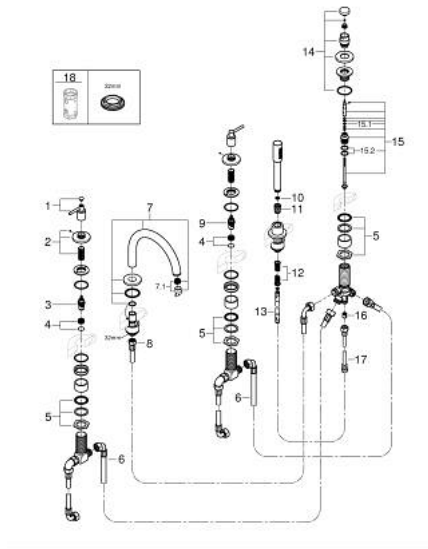

## 29 407 DA0 ATRIO 5-HOLE BATH/SHOWER COMBINATION

### PRODUCT DESCRIPTION

- Colour: warm sunset
- ceramic headparts 1/2", 90°
- GROHE LongLife finish
- consisting of:
- pre-assembled spout fixing
- with lever handles
- bath spout with mousseur and diverter bath/shower
- hand shower Rainshower Aqua Stick 6.5 l/min
- shower hose 2000 mm
- flexible connection hoses
- connection for shower hose
- protected against backflow
- for use with baseframe 29 037 002 (please order separately)
- Two different sets of caps included. One set with "H" and "C" marking, one set without marking.

### SELECT SPARE PART: , October 2021 – now

- 1: Lever handle bath (Spare part-nr. 14218DA0)
  - 2: Escutcheon (Spare part-nr. 101351DA00)
  - 3: Ceramic headpart 3/4", 180° (Spare part-nr. 45888000)
  - 4: Seat 3/4" (Spare part-nr. 45345000)
  - 5: Repl.kit f.shank fastening 3/4" (Spare part-nr. 45444000)
  - 6: Tube (Spare part-nr. 48019000)
  - 7: Spout (Spare part-nr. 101350DA00)
  - 7.1: Mousseur (Spare part-nr. 13926000)
  - 8: Tube (Spare part-nr. 48018000)
  - 9: Ceramic headpart 3/4", 180° (Spare part-nr. 45887000)
  - 10: Dirt strainer (Spare part-nr. 0700200M)
  - 11: Cone nut (Spare part-nr. 08864DA0)
  - 12: Compression spring (Spare part-nr. 00869000)
  - 13: Metal hose (Spare part-nr. 28146000)
  - 14: Diverter knob (Spare part-nr. 48411DA0)
  - 15: Diverter (Spare part-nr. 45443000)
  - 15.1: O-ring  $\varnothing 6 \times \varnothing 2$  (Spare part-nr. 0128300M)
  - 15.2: Seat washer (Spare part-nr. 0120500M)
  - 16: Non-return valve (Spare part-nr. 08565000)
  - 17: Tube (Spare part-nr. 07300000)
  - 18: Socket spanner (Spare part-nr. 19332000)\*
- \* Optional accessories