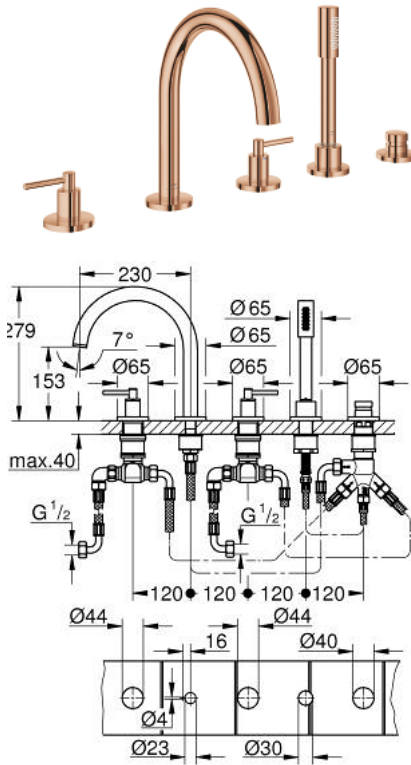

## 29 407 DA0 ATRIO 5-HOLE BATH/SHOWER COMBINATION

### PRODUCT DESCRIPTION

- Colour: warm sunset
- ceramic headparts 1/2", 90°
- GROHE LongLife finish
- consisting of:
- pre-assembled spout fixing
- with lever handles
- bath spout with mousseur and diverter bath/shower
- hand shower Rainshower Aqua Stick 6.5 l/min
- shower hose 2000 mm
- flexible connection hoses
- connection for shower hose
- protected against backflow
- for use with baseframe 29 037 002 (please order separately)
- Two different sets of caps included. One set with "H" and "C" marking, one set without marking.

### SELECT SPARE PART: , October 2021 – now

- 1: Lever handle bath (Spare part-nr. 14218DA0)
  - 2: Escutcheon (Spare part-nr. 101351DA00)
  - 3: Ceramic headpart 3/4", 180° (Spare part-nr. 45888000)
  - 4: Seat 3/4" (Spare part-nr. 45345000)
  - 5: Repl.kit f.shank fastening 3/4" (Spare part-nr. 45444000)
  - 6: Tube (Spare part-nr. 48019000)
  - 7: Spout (Spare part-nr. 101350DA00)
  - 7.1: Mousseur (Spare part-nr. 13926000)
  - 8: Tube (Spare part-nr. 48018000)
  - 9: Ceramic headpart 3/4", 180° (Spare part-nr. 45887000)
  - 10: Dirt strainer (Spare part-nr. 0700200M)
  - 11: Cone nut (Spare part-nr. 08864DA0)
  - 12: Compression spring (Spare part-nr. 00869000)
  - 13: Metal hose (Spare part-nr. 28146000)
  - 14: Diverter knob (Spare part-nr. 48411DA0)
  - 15: Diverter (Spare part-nr. 45443000)
  - 15.1: O-ring  $\varnothing 6 \times \varnothing 2$  (Spare part-nr. 0128300M)
  - 15.2: Seat washer (Spare part-nr. 0120500M)
  - 16: Non-return valve (Spare part-nr. 08565000)
  - 17: Tube (Spare part-nr. 07300000)
  - 18: Socket spanner (Spare part-nr. 19332000)\*
- \* Optional accessories