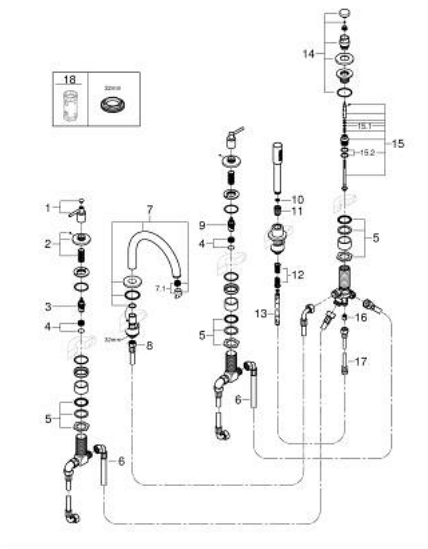

29 407 000 ATRIO 5-HOLE BATH/Shower COMBINATION

PRODUCT DESCRIPTION

- Colour: chrome
- ceramic headparts 1/2", 90°
- GROHE LongLife finish
- consisting of:
- pre-assembled spout fixing
- with lever handles
- bath spout with mousseur and diverter bath/shower
- hand shower Rainshower Aqua Stick 6.5 l/min
- shower hose 2000 mm
- flexible connection hoses
- connection for shower hose
- protected against backflow
- for use with baseframe 29 037 002 (please order separately)
- Two different sets of caps included. One set with "H" and "C" marking, one set without marking.

29 407 000 ATRIO 5-HOLE BATH/SHOWER COMBINATION

SELECT SPARE PART: , October 2021 – now

- 1: Lever handle bath (Spare part-nr. 14218000)
- 2: Escutcheon (Spare part-nr. 1013510000)
- 3: Ceramic headpart 3/4", 180° (Spare part-nr. 45888000)
- 4: Seat 3/4" (Spare part-nr. 45345000)
- 5: Repl.kit f.shank fastening 3/4" (Spare part-nr. 45444000)
- 6: Tube (Spare part-nr. 48019000)
- 7: Spout (Spare part-nr. 1013500000)
- 7.1: Mousseur (Spare part-nr. 13926000)
- 8: Tube (Spare part-nr. 48018000)
- 9: Ceramic headpart 3/4", 180° (Spare part-nr. 45887000)
- 10: Dirt strainer (Spare part-nr. 0700200M)
- 11: Cone nut (Spare part-nr. 08864000)
- 12: Compression spring (Spare part-nr. 00869000)
- 13: Metal hose (Spare part-nr. 28146000)
- 14: Diverter knob (Spare part-nr. 48411000)
- 15: Diverter (Spare part-nr. 45443000)
- 15.1: O-ring $\varnothing 6 \times \varnothing 2$ (Spare part-nr. 0128300M)
- 15.2: Seat washer (Spare part-nr. 0120500M)
- 16: Non-return valve (Spare part-nr. 08565000)
- 17: Tube (Spare part-nr. 07300000)
- 18: Socket spanner (Spare part-nr. 19332000)*