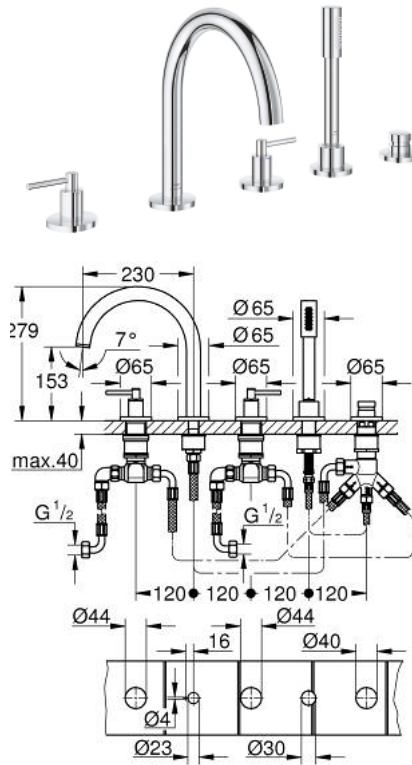

29 407 000 ATRIO 5-HOLE BATH/Shower COMBINATION

PRODUCT DESCRIPTION

- Colour: chrome
- ceramic headparts 1/2", 90°
- GROHE LongLife finish
- consisting of:
- pre-assembled spout fixing
- with lever handles
- bath spout with mousseur and diverter bath/shower
- hand shower Rainshower Aqua Stick 6.5 l/min
- shower hose 2000 mm
- flexible connection hoses
- connection for shower hose
- protected against backflow
- for use with baseframe 29 037 002 (please order separately)
- Two different sets of caps included. One set with "H" and "C" marking, one set without marking.

29 407 000 ATRIO 5-HOLE BATH/SHOWER COMBINATION

SELECT SPARE PART: , October 2021 – now

- 1: Lever handle bath (Spare part-nr. 14218000)
- 2: Escutcheon (Spare part-nr. 1013510000)
- 3: Ceramic headpart 3/4", 180° (Spare part-nr. 45888000)
- 4: Seat 3/4" (Spare part-nr. 45345000)
- 5: Repl.kit f.shank fastening 3/4" (Spare part-nr. 45444000)
- 6: Tube (Spare part-nr. 48019000)
- 7: Spout (Spare part-nr. 1013500000)
- 7.1: Mousseur (Spare part-nr. 13926000)
- 8: Tube (Spare part-nr. 48018000)
- 9: Ceramic headpart 3/4", 180° (Spare part-nr. 45887000)
- 10: Dirt strainer (Spare part-nr. 0700200M)
- 11: Cone nut (Spare part-nr. 08864000)
- 12: Compression spring (Spare part-nr. 00869000)
- 13: Metal hose (Spare part-nr. 28146000)
- 14: Diverter knob (Spare part-nr. 48411000)
- 15: Diverter (Spare part-nr. 45443000)
- 15.1: O-ring $\varnothing 6 \times \varnothing 2$ (Spare part-nr. 0128300M)
- 15.2: Seat washer (Spare part-nr. 0120500M)
- 16: Non-return valve (Spare part-nr. 08565000)
- 17: Tube (Spare part-nr. 07300000)
- 18: Socket spanner (Spare part-nr. 19332000)*