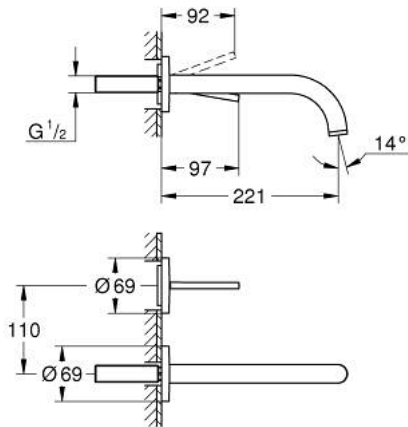

29 406 GL0 ATRIO TWO-HOLE BASIN MIXER JOYSTICK

PRODUCT DESCRIPTION

- Colour: cool sunrise
- wall mounted
- without concealed body
- trim set for Joystick mixer rough-in set 23 429 000
- GROHE FeatherControl Joystick cartridge
- GROHE LongLife finish
- GROHE EcoJoy - less water, perfect flow
- maximum flow rate (at 3 bar): 5 l/min
- center distance 110 mm
- projection 221 mm

29 406 GL0 ATRIO TWO-HOLE BASIN MIXER JOYSTICK

SELECT SPARE PART: , October 2021 – now

1: Flow straightener (Spare part-nr. 48408000)

2: Extension-set, 25 mm (Spare part-nr. 46901000)*

* Optional accessories