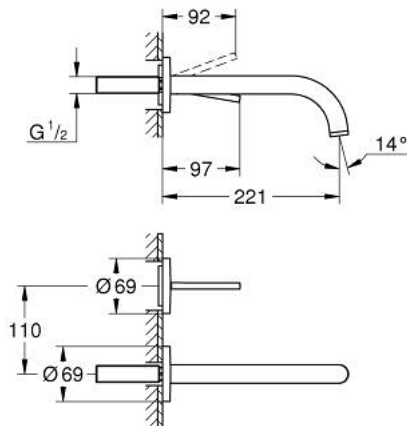

29 406 DC0 ATRIO TWO-HOLE BASIN MIXER JOYSTICK

PRODUCT DESCRIPTION

- Colour: Supersteel
- wall mounted
- without concealed body
- trim set for Joystick mixer rough-in set 23 429 000
- GROHE FeatherControl Joystick cartridge
- GROHE LongLife finish
- GROHE EcoJoy - less water, perfect flow
- maximum flow rate (at 3 bar): 5 l/min
- center distance 110 mm
- projection 221 mm

29 406 DC0 ATRIO TWO-HOLE BASIN MIXER JOYSTICK

SELECT SPARE PART: , October 2021 – now

1: Flow straightener (Spare part-nr. 48408000)

2: Extension-set, 25 mm (Spare part-nr. 46901000)*

* Optional accessories