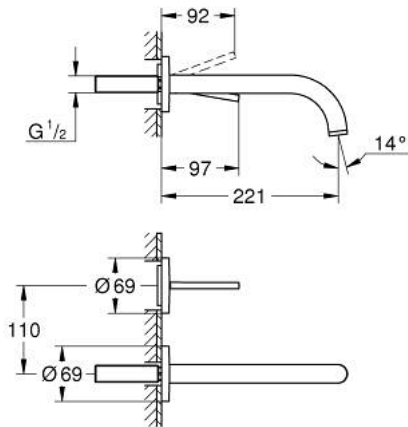

29 406 DA0 ATRIO TWO-HOLE BASIN MIXER JOYSTICK

PRODUCT DESCRIPTION

- Colour: warm sunset
- wall mounted
- without concealed body
- trim set for Joystick mixer rough-in set 23 429 000
- GROHE FeatherControl Joystick cartridge
- GROHE LongLife finish
- GROHE EcoJoy - less water, perfect flow
- maximum flow rate (at 3 bar): 5 l/min
- center distance 110 mm
- projection 221 mm

29 406 DA0 ATRIO TWO-HOLE BASIN MIXER JOYSTICK

SELECT SPARE PART: , October 2021 – now

1: Flow straightener (Spare part-nr. 48408000)

2: Extension-set, 25 mm (Spare part-nr. 46901000)*

* Optional accessories