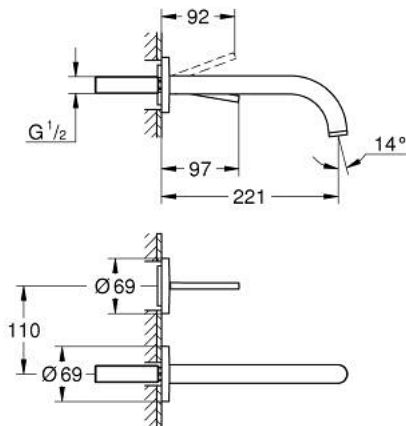

## 29 406 AL0 ATRIO TWO-HOLE BASIN MIXER JOYSTICK

### PRODUCT DESCRIPTION

- Colour: brushed hard graphite
- wall mounted
- without concealed body
- trim set for Joystick mixer rough-in set 23 429 000
- GROHE FeatherControl Joystick cartridge
- GROHE LongLife finish
- GROHE EcoJoy - less water, perfect flow
- maximum flow rate (at 3 bar): 5 l/min
- center distance 110 mm
- projection 221 mm

## 29 406 AL0 ATRIO TWO-HOLE BASIN MIXER JOYSTICK

**SELECT SPARE PART:** , October 2021 – now

1: Flow straightener (Spare part-nr. 48408000)

2: Extension-set, 25 mm (Spare part-nr. 46901000)\*

\* Optional accessories