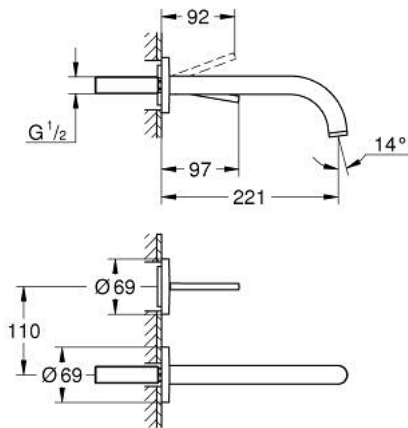

29 406 000 ATRIO TWO-HOLE BASIN MIXER JOYSTICK

PRODUCT DESCRIPTION

- Colour: chrome
- wall mounted
- without concealed body
- trim set for Joystick mixer rough-in set 23 429 000
- GROHE FeatherControl Joystick cartridge
- GROHE LongLife finish
- GROHE EcoJoy - less water, perfect flow
- maximum flow rate (at 3 bar): 5 l/min
- center distance 110 mm
- projection 221 mm

29 406 000 ATRIO TWO-HOLE BASIN MIXER JOYSTICK

SELECT SPARE PART: , October 2021 – now

1: Flow straightener (Spare part-nr. 48408000)

2: Extension-set, 25 mm (Spare part-nr. 46901000)*

* Optional accessories