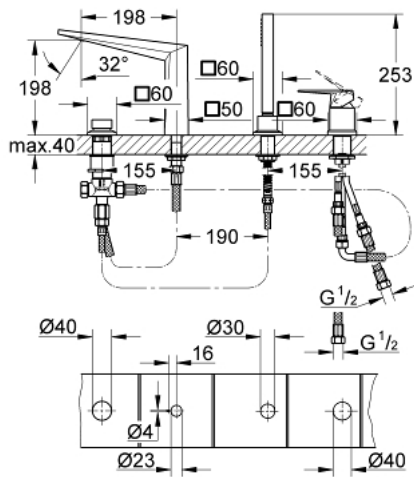

## 29 405 AL0 ALLURE BRILLIANT 4-HOLE SINGLE LEVER BATH COMBINATION

### PRODUCT DESCRIPTION

- Colour: brushed hard graphite
- GROHE SilkMove 46 mm ceramic cartridge
- GROHE LongLife finish
- consisting of:
  - pre-assembled spout fixing
  - single lever mixer operating element
  - bath spout with integrated mousseur
  - diverter bath/shower
  - hand shower Rainshower Aqua Cube Stick 6.5 l/min
  - metal shower hose 2000 mm (always chrome for any colour of the set)
  - flexible connection hoses
  - connection for shower hose
  - protected against backflow
  - for use with 29 037 000

### SELECT SPARE PART: , October 2021 – now

- 1: Lever (Spare part-nr. 46804AL0)
- 2: Cartridge (Spare part-nr. 46048000)
- 3: Diverter knob (Spare part-nr. 48126AL0)
- 4: Diverter (Spare part-nr. 45443000)
- 4.1: O-ring  $\varnothing 6 \times \varnothing 2$  (Spare part-nr. 0128300M)
- 4.2: Seat washer (Spare part-nr. 0120500M)
- 5: Repl.kit f.shank fastening 3/4" (Spare part-nr. 45444000)
- 6: Non-return valve (Spare part-nr. 08565000)
- 7: Race (Spare part-nr. 46803AL0)
- 8: Dirt strainer (Spare part-nr. 0700200M)
- 9: Cone nut (Spare part-nr. 08864AL0)
- 10: Compression spring (Spare part-nr. 00869000)
- 11: Tube (Spare part-nr. 48018000)
- 12: Tube (Spare part-nr. 07300000)
- 13: Tube (Spare part-nr. 07227000)
- 14: Tube (Spare part-nr. 48017000)
- 15: Metal hose (Spare part-nr. 28146000)
- 16: Temperature limiter (Spare part-nr. 46375000)\*
- 17: Socket spanner (Spare part-nr. 19332000)\*