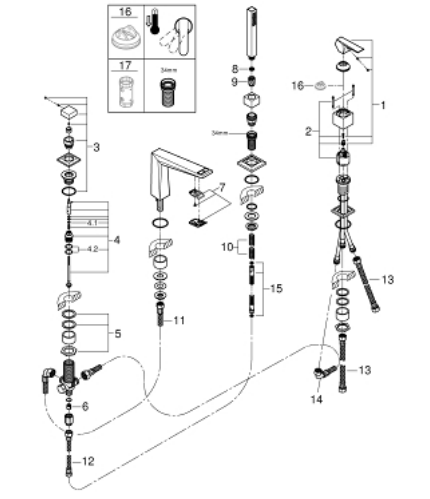

## 29 405 AL0 ALLURE BRILLIANT 4-HOLE SINGLE LEVER BATH COMBINATION

### PRODUCT DESCRIPTION

- Colour: brushed hard graphite
- GROHE SilkMove 46 mm ceramic cartridge
- GROHE LongLife finish
- consisting of:
  - pre-assembled spout fixing
  - single lever mixer operating element
  - bath spout with integrated mousseur
  - diverter bath/shower
  - hand shower Rainshower Aqua Cube Stick 6.5 l/min
  - metal shower hose 2000 mm (always chrome for any colour of the set)
  - flexible connection hoses
  - connection for shower hose
  - protected against backflow
  - for use with 29 037 000

### SELECT SPARE PART: , October 2021 – now

- 1: Lever (Spare part-nr. 46804AL0)
- 2: Cartridge (Spare part-nr. 46048000)
- 3: Diverter knob (Spare part-nr. 48126AL0)
- 4: Diverter (Spare part-nr. 45443000)
- 4.1: O-ring  $\varnothing 6 \times \varnothing 2$  (Spare part-nr. 0128300M)
- 4.2: Seat washer (Spare part-nr. 0120500M)
- 5: Repl.kit f.shank fastening 3/4" (Spare part-nr. 45444000)
- 6: Non-return valve (Spare part-nr. 08565000)
- 7: Race (Spare part-nr. 46803AL0)
- 8: Dirt strainer (Spare part-nr. 0700200M)
- 9: Cone nut (Spare part-nr. 08864AL0)
- 10: Compression spring (Spare part-nr. 00869000)
- 11: Tube (Spare part-nr. 48018000)
- 12: Tube (Spare part-nr. 07300000)
- 13: Tube (Spare part-nr. 07227000)
- 14: Tube (Spare part-nr. 48017000)
- 15: Metal hose (Spare part-nr. 28146000)
- 16: Temperature limiter (Spare part-nr. 46375000)\*
- 17: Socket spanner (Spare part-nr. 19332000)\*