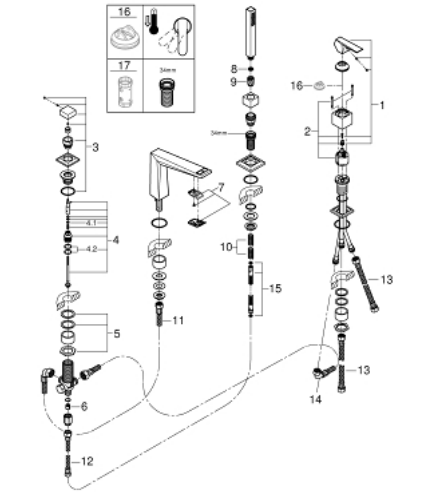

## 29 405 000 ALLURE BRILLIANT 4-HOLE SINGLE LEVER BATH COMBINATION

### PRODUCT DESCRIPTION

- Colour: chrome
- GROHE SilkMove 46 mm ceramic cartridge
- GROHE LongLife finish
- consisting of:
  - pre-assembled spout fixing
  - single lever mixer operating element
  - bath spout with integrated mousseur
  - diverter bath/shower
  - hand shower Rainshower Aqua Cube Stick 6.5 l/min
  - metal shower hose 2000 mm (always chrome for any colour of the set)
  - flexible connection hoses
  - connection for shower hose
  - protected against backflow
  - for use with 29 037 000

29 405 000 **ALLURE BRILLIANT 4-HOLE SINGLE LEVER BATH COMBINATION**

**SELECT SPARE PART:** , October 2021 – now

- 1: Lever (Spare part-nr. 46804000)
- 2: Cartridge (Spare part-nr. 46048000)
- 3: Diverter knob (Spare part-nr. 48126000)
- 4: Diverter (Spare part-nr. 45443000)
- 4.1: O-ring  $\varnothing 6 \times \varnothing 2$  (Spare part-nr. 0128300M)
- 4.2: Seat washer (Spare part-nr. 0120500M)
- 5: Repl.kit f.shank fastening 3/4" (Spare part-nr. 45444000)
- 6: Non-return valve (Spare part-nr. 08565000)
- 7: Race (Spare part-nr. 46803000)
- 8: Dirt strainer (Spare part-nr. 0700200M)
- 9: Cone nut (Spare part-nr. 08864000)
- 10: Compression spring (Spare part-nr. 00869000)
- 11: Tube (Spare part-nr. 48018000)
- 12: Tube (Spare part-nr. 07300000)
- 13: Tube (Spare part-nr. 07227000)
- 14: Tube (Spare part-nr. 48017000)
- 15: Metal hose (Spare part-nr. 28146000)
- 16: Temperature limiter (Spare part-nr. 46375000)\*
- 17: Socket spanner (Spare part-nr. 19332000)\*