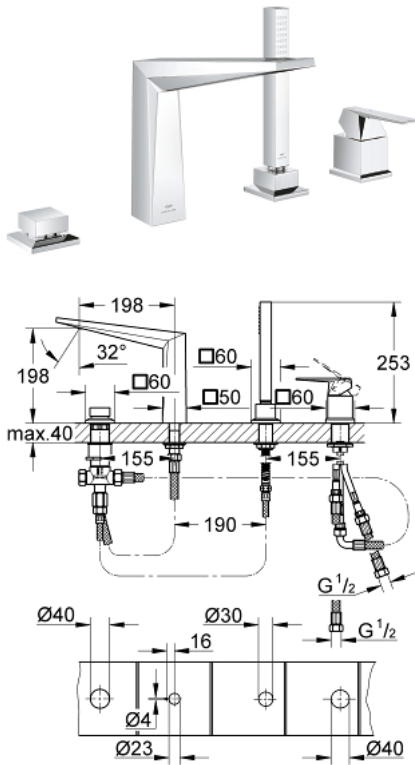

## 29 405 000 ALLURE BRILLIANT 4-HOLE SINGLE LEVER BATH COMBINATION

### PRODUCT DESCRIPTION

- Colour: chrome
- GROHE SilkMove 46 mm ceramic cartridge
- GROHE LongLife finish
- consisting of:
  - pre-assembled spout fixing
  - single lever mixer operating element
  - bath spout with integrated mousseur
  - diverter bath/shower
  - hand shower Rainshower Aqua Cube Stick 6.5 l/min
  - metal shower hose 2000 mm (always chrome for any colour of the set)
  - flexible connection hoses
  - connection for shower hose
  - protected against backflow
  - for use with 29 037 000

29 405 000 **ALLURE BRILLIANT 4-HOLE SINGLE LEVER BATH COMBINATION**

**SELECT SPARE PART:** , October 2021 – now

- 1: Lever (Spare part-nr. 46804000)
- 2: Cartridge (Spare part-nr. 46048000)
- 3: Diverter knob (Spare part-nr. 48126000)
- 4: Diverter (Spare part-nr. 45443000)
- 4.1: O-ring  $\varnothing 6 \times \varnothing 2$  (Spare part-nr. 0128300M)
- 4.2: Seat washer (Spare part-nr. 0120500M)
- 5: Repl.kit f.shank fastening 3/4" (Spare part-nr. 45444000)
- 6: Non-return valve (Spare part-nr. 08565000)
- 7: Race (Spare part-nr. 46803000)
- 8: Dirt strainer (Spare part-nr. 0700200M)
- 9: Cone nut (Spare part-nr. 08864000)
- 10: Compression spring (Spare part-nr. 00869000)
- 11: Tube (Spare part-nr. 48018000)
- 12: Tube (Spare part-nr. 07300000)
- 13: Tube (Spare part-nr. 07227000)
- 14: Tube (Spare part-nr. 48017000)
- 15: Metal hose (Spare part-nr. 28146000)
- 16: Temperature limiter (Spare part-nr. 46375000)\*
- 17: Socket spanner (Spare part-nr. 19332000)\*