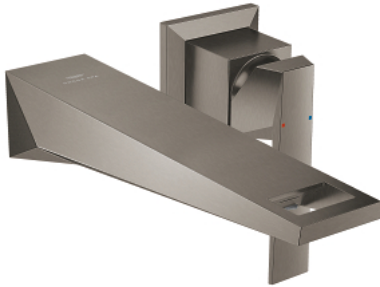

## 29 403 AL0 ALLURE BRILLIANT 2-HOLE BASIN MIXER L-SIZE

### PRODUCT DESCRIPTION

- Colour: brushed hard graphite
- wall mounted
- without concealed body
- for use with rough-in set 23 20023 200
- GROHE LongLife finish
- GROHE EcoJoy - less water, perfect flow
- maximum flow rate (at 3 bar): 5 l/min
- spout with integrated mousseur
- center distance 110 mm
- projection 210 mm
- min. recommended pressure 1.0 bar

## 29 403 AL0 ALLURE BRILLIANT 2-HOLE BASIN MIXER L-SIZE

**SELECT SPARE PART:** , October 2021 – now

1: Lever (Spare part-nr. 46797AL0)

2: Race (Spare part-nr. 46794AL0)

3: Extension (Spare part-nr. 46627000)\*