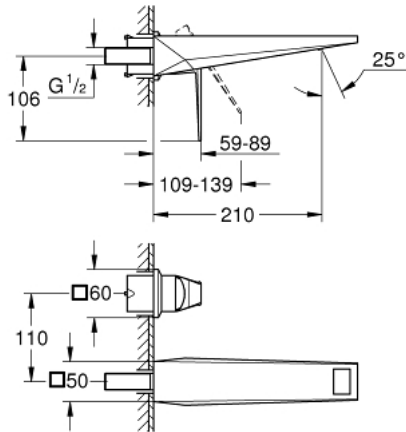

## 29 403 AL0 ALLURE BRILLIANT 2-HOLE BASIN MIXER L-SIZE

### PRODUCT DESCRIPTION

- Colour: brushed hard graphite
- wall mounted
- without concealed body
- for use with rough-in set 23 20023 200
- GROHE LongLife finish
- GROHE EcoJoy - less water, perfect flow
- maximum flow rate (at 3 bar): 5 l/min
- spout with integrated mousseur
- center distance 110 mm
- projection 210 mm
- min. recommended pressure 1.0 bar

## 29 403 AL0 ALLURE BRILLIANT 2-HOLE BASIN MIXER L-SIZE

**SELECT SPARE PART:** , October 2021 – now

1: Lever (Spare part-nr. 46797AL0)

2: Race (Spare part-nr. 46794AL0)

3: Extension (Spare part-nr. 46627000)\*