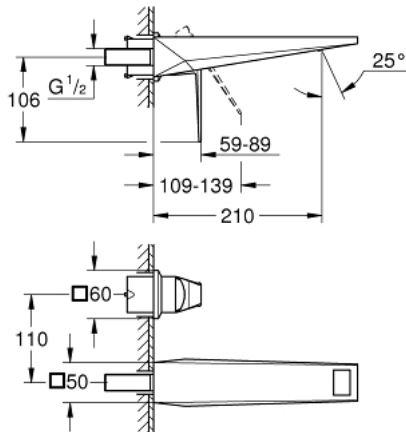

29 403 000 ALLURE BRILLIANT 2-HOLE BASIN MIXER L-SIZE

PRODUCT DESCRIPTION

- Colour: chrome
- wall mounted
- without concealed body
- for use with rough-in set 23 20023 200
- GROHE LongLife finish
- GROHE EcoJoy - less water, perfect flow
- maximum flow rate (at 3 bar): 5 l/min
- spout with integrated mousseur
- center distance 110 mm
- projection 210 mm
- min. recommended pressure 1.0 bar

29 403 000 **ALLURE BRILLIANT 2-HOLE BASIN MIXER**
L-SIZE

SELECT SPARE PART: , October 2021 – now

1: Lever (Spare part-nr. 46797000)

2: Race (Spare part-nr. 46794000)

3: Extension (Spare part-nr. 46627000)*