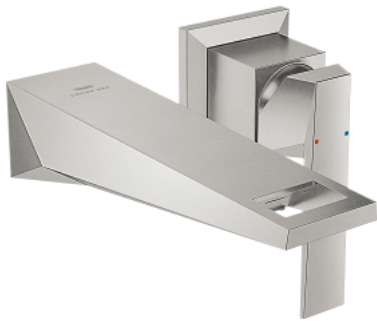

29 402 DC0 ALLURE BRILLIANT 2-HOLE BASIN MIXER M-SIZE

PRODUCT DESCRIPTION

- Colour: Supersteel
- wall mounted
- without concealed body
- for use with rough-in set 23 20023 200
- GROHE LongLife finish
- GROHE EcoJoy - less water, perfect flow
- maximum flow rate (at 3 bar): 5 l/min
- spout with integrated mousseur
- center distance 110 mm
- projection 161 mm
- min. recommended pressure 1.0 bar

29 402 DC0 **ALLURE BRILLIANT 2-HOLE BASIN MIXER**
M-SIZE

SELECT SPARE PART: , October 2021 – now

1: Lever (Spare part-nr. 46797DC0)

2: Race (Spare part-nr. 46794DC0)

3: Extension (Spare part-nr. 46627000)*