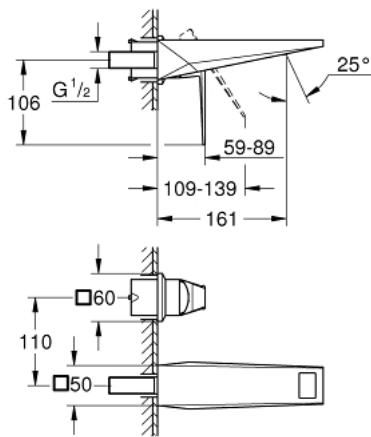

29 402 DC0 ALLURE BRILLIANT 2-HOLE BASIN MIXER M-SIZE

PRODUCT DESCRIPTION

- Colour: Supersteel
- wall mounted
- without concealed body
- for use with rough-in set 23 20023 200
- GROHE LongLife finish
- GROHE EcoJoy - less water, perfect flow
- maximum flow rate (at 3 bar): 5 l/min
- spout with integrated mousseur
- center distance 110 mm
- projection 161 mm
- min. recommended pressure 1.0 bar

29 402 DC0 **ALLURE BRILLIANT 2-HOLE BASIN MIXER**
M-SIZE

SELECT SPARE PART: , October 2021 – now

1: Lever (Spare part-nr. 46797DC0)

2: Race (Spare part-nr. 46794DC0)

3: Extension (Spare part-nr. 46627000)*