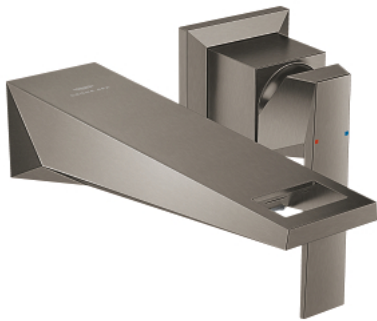

29 402 AL0 ALLURE BRILLIANT 2-HOLE BASIN MIXER M-SIZE

PRODUCT DESCRIPTION

- Colour: brushed hard graphite
- wall mounted
- without concealed body
- for use with rough-in set 23 20023 200
- GROHE LongLife finish
- GROHE EcoJoy - less water, perfect flow
- maximum flow rate (at 3 bar): 5 l/min
- spout with integrated mousseur
- center distance 110 mm
- projection 161 mm
- min. recommended pressure 1.0 bar

29 402 AL0 **ALLURE BRILLIANT 2-HOLE BASIN MIXER**
M-SIZE

SELECT SPARE PART: , October 2021 – now

1: Lever (Spare part-nr. 46797AL0)

2: Race (Spare part-nr. 46794AL0)

3: Extension (Spare part-nr. 46627000)*