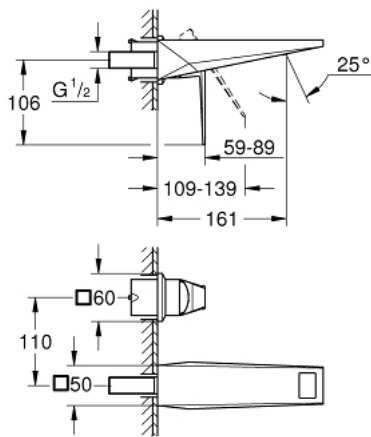

29 402 AL0 ALLURE BRILLIANT 2-HOLE BASIN MIXER M-SIZE

PRODUCT DESCRIPTION

- Colour: brushed hard graphite
- wall mounted
- without concealed body
- for use with rough-in set 23 20023 200
- GROHE LongLife finish
- GROHE EcoJoy - less water, perfect flow
- maximum flow rate (at 3 bar): 5 l/min
- spout with integrated mousseur
- center distance 110 mm
- projection 161 mm
- min. recommended pressure 1.0 bar

29 402 AL0 **ALLURE BRILLIANT 2-HOLE BASIN MIXER**
M-SIZE

SELECT SPARE PART: , October 2021 – now

1: Lever (Spare part-nr. 46797AL0)

2: Race (Spare part-nr. 46794AL0)

3: Extension (Spare part-nr. 46627000)*