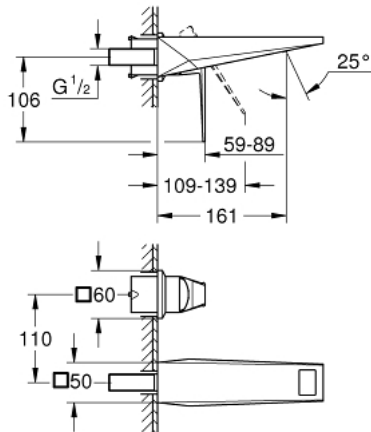

29 402 000 ALLURE BRILLIANT 2-HOLE BASIN MIXER M-SIZE

PRODUCT DESCRIPTION

- Colour: chrome
- wall mounted
- without concealed body
- for use with rough-in set 23 20023 200
- GROHE LongLife finish
- GROHE EcoJoy - less water, perfect flow
- maximum flow rate (at 3 bar): 5 l/min
- spout with integrated mousseur
- center distance 110 mm
- projection 161 mm
- min. recommended pressure 1.0 bar

29 402 000 **ALLURE BRILLIANT 2-HOLE BASIN MIXER**
M-SIZE

SELECT SPARE PART: , October 2021 – now

1: Lever (Spare part-nr. 46797000)

2: Race (Spare part-nr. 46794000)

3: Extension (Spare part-nr. 46627000)*