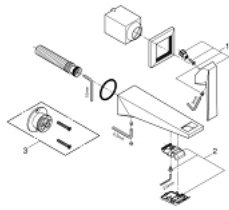

29 402 000 ALLURE BRILLIANT 2-HOLE BASIN MIXER M-SIZE

PRODUCT DESCRIPTION

- Colour: chrome
- wall mounted
- without concealed body
- for use with rough-in set 23 20023 200
- GROHE LongLife finish
- GROHE EcoJoy - less water, perfect flow
- maximum flow rate (at 3 bar): 5 l/min
- spout with integrated mousseur
- center distance 110 mm
- projection 161 mm
- min. recommended pressure 1.0 bar

29 402 000 **ALLURE BRILLIANT 2-HOLE BASIN MIXER**
M-SIZE

SELECT SPARE PART: , October 2021 – now

1: Lever (Spare part-nr. 46797000)

2: Race (Spare part-nr. 46794000)

3: Extension (Spare part-nr. 46627000)*