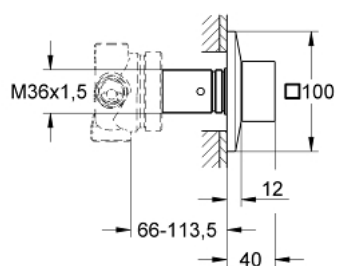

### PRODUCT DESCRIPTION

- Colour: chrome
- set for final installation for
- 29 033 000
- without concealed body
- GROHE LongLife finish
- installation depth infinitely adjustable 66 - 113 mm

## 29 399 000 ALLURE BRILLIANT 5-WAY DIVERTER

**SELECT SPARE PART:** , September 2021 – now

1: Handle (Spare part-nr. 48131000)

1.1: Replacement handle connection kit (Spare part-nr. 45186000)

2: Extension (Spare part-nr. 48132000)