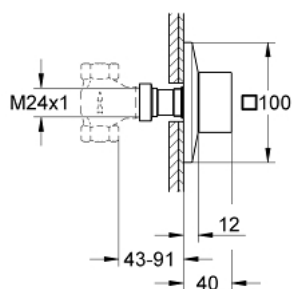

29 398 DC0 ALLURE BRILLIANT CONCEALED VALVE EXPOSED PART

PRODUCT DESCRIPTION

- Colour: Supersteel
- set for final installation for
- 29 032 000 (preassembled headpart 1/2")
- 29 068 000 (preassembled ceramic headpart 1/2" – not to be used for shut-off)
- GROHE LongLife finish
- installation depth infinitely adjustable 43 - 91 mm

29 398 DC0 **ALLURE BRILLIANT CONCEALED VALVE EXPOSED PART**

SELECT SPARE PART: , September 2021 – now

1: Handle (Spare part-nr. 48131DC0)

1.1: Replacement handle connection kit (Spare part-nr. 45186000)