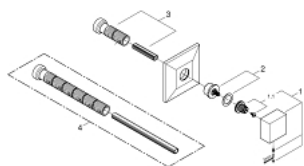

29 398 DC0 ALLURE BRILLIANT CONCEALED VALVE EXPOSED PART

PRODUCT DESCRIPTION

- Colour: Supersteel
- set for final installation for
- 29 032 000 (preassembled headpart 1/2")
- 29 068 000 (preassembled ceramic headpart 1/2" – not to be used for shut-off)
- GROHE LongLife finish
- installation depth infinitely adjustable 43 - 91 mm

29 398 DC0 **ALLURE BRILLIANT CONCEALED VALVE EXPOSED PART**

SELECT SPARE PART: , September 2021 – now

1: Handle (Spare part-nr. 48131DC0)

1.1: Replacement handle connection kit (Spare part-nr. 45186000)