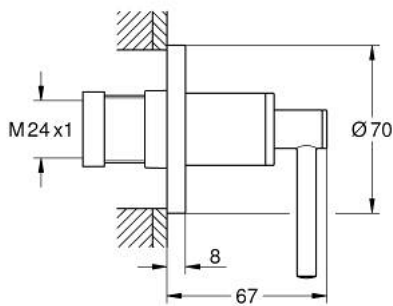

29 397 GL0 ATRIO CONCEALED VALVE EXPOSED PART

PRODUCT DESCRIPTION

- Colour: cool sunrise
- for GROHE concealed valve 35 028 000 or 29 032 000
- GROHE LongLife finish
- installation depth infinitely adjustable 20-80 mm
- escutcheon with screwable wall sealing
- with lever handle

29 397 GL0 ATRIO CONCEALED VALVE EXPOSED PART

SELECT SPARE PART: , September 2021 – now

1: Extension (Spare part-nr. 45988000)

2: Lever handles (Spare part-nr. 14216GL0)