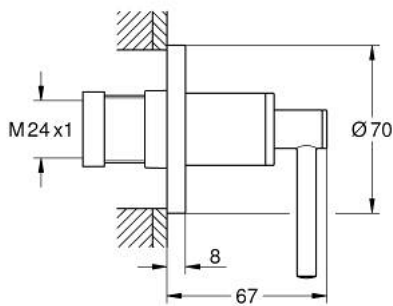

29 397 DC0 ATRIO CONCEALED VALVE EXPOSED PART

PRODUCT DESCRIPTION

- Colour: Supersteel
- for GROHE concealed valve 35 028 000 or 29 032 000
- GROHE LongLife finish
- installation depth infinitely adjustable 20-80 mm
- escutcheon with screwable wall sealing
- with lever handle

29 397 DC0 ATRIO CONCEALED VALVE EXPOSED PART

SELECT SPARE PART: , September 2021 – now

1: Extension (Spare part-nr. 45988000)

2: Lever handles (Spare part-nr. 14216DC0)