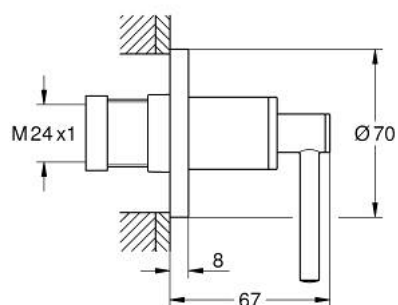

29 397 DA0 ATRIO CONCEALED VALVE EXPOSED PART

PRODUCT DESCRIPTION

- Colour: warm sunset
- for GROHE concealed valve 35 028 000 or 29 032 000
- GROHE LongLife finish
- installation depth infinitely adjustable 20-80 mm
- escutcheon with screwable wall sealing
- with lever handle

29 397 DA0 ATRIO CONCEALED VALVE EXPOSED PART

SELECT SPARE PART: , September 2021 – now

1: Extension (Spare part-nr. 45988000)

2: Lever handles (Spare part-nr. 14216DA0)