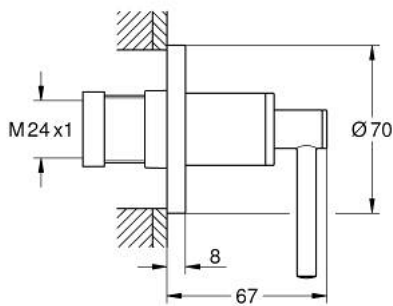

29 397 AL0 ATRIO CONCEALED VALVE EXPOSED PART

PRODUCT DESCRIPTION

- Colour: brushed hard graphite
- for GROHE concealed valve 35 028 000 or 29 032 000
- GROHE LongLife finish
- installation depth infinitely adjustable 20-80 mm
- escutcheon with screwable wall sealing
- with lever handle

29 397 AL0 ATRIO CONCEALED VALVE EXPOSED PART

SELECT SPARE PART: , September 2021 – now

1: Extension (Spare part-nr. 45988000)

2: Lever handles (Spare part-nr. 14216AL0)