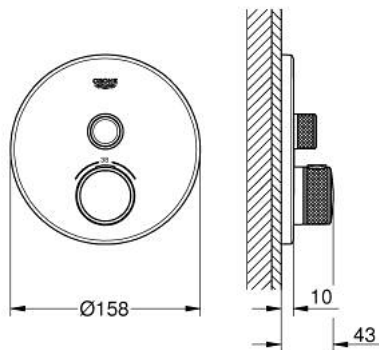

29 118 000 GROHTHERM SMARTCONTROL THERMOSTAT FOR CONCEALED INSTALLATION WITH ONE VALVE

PRODUCT DESCRIPTION

- Colour: chrome
- trim set for GROHE Rapido SmartBox (35 600/35 604)
- metal wall escutcheon with GROHE FastFixation (covered escutcheon and shaft sealing, covered fixing), retroactively 6° adjustable
- GROHE LongLife finish
- GROHE SmartControl - control the shower with intuitive push/turn button
- exchangeable symbols
- GROHE TurboStat - compact cartridge with wax thermostatic element
- GROHE ProGrip - with knurl structure
- GROHE SafeStop - safety button at 38°C
- GROHE SafeStop Plus - optional temperature limiter at 43°C or 46°C included
- built-in non return valves and dirt strainers
- without roughing-in set 35 600/35 604 (please order separately)
- flow performance: outlet A (to external shut-off) = 34 l/min, outlet B/C = 29 l/min

29 118 000 GROHTHERM SMARTCONTROL THERMOSTAT FOR CONCEALED INSTALLATION WITH ONE VALVE

SELECT SPARE PART: , January 2020 – now

- 1: Mounting plate (Spare part-nr. 48362000)
- 2: Temperature control handle (Spare part-nr. 49029000)
 - 2.1: Cap (Spare part-nr. 1015030000)
 - 2.2: handle adaptor (Spare part-nr. 1015059990)
- 3: Escutcheon (Spare part-nr. 49030000)
- 4: Push button (Spare part-nr. 48361000)
 - 4.1: pushbutton (Spare part-nr. 14077000)
- 5: Cartridge (Spare part-nr. 48359000)
 - 5.1: Spindle (Spare part-nr. 49088000)
- 6: Thermostatic compact cartridge 3/4" (Spare part-nr. 49028000)
- 7: Non-return valve (Spare part-nr. 49085000)
- 8: Ball seal dia. 9x6.8 mm (Spare part-nr. 48360000)
- 9: Socket spanner (Spare part-nr. 49059000)*
- 10: GROHE TurboStat cartridge 3/4" (Spare part-nr. 49003000)*
- 11: Service stops (Spare part-nr. 1405300M)*
- 12: Universal extension set single-lever mixers, 25 mm (Spare part-nr. 14048000)*