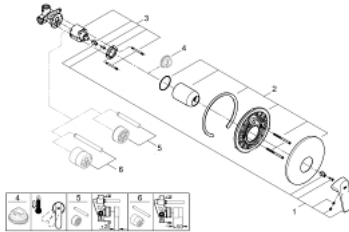

29 112 000 BAUFLOW SINGLE-LEVER SHOWER MIXER

PRODUCT DESCRIPTION

- Colour: chrome
- concealed installation
- consisting of:
 - set for final installation
 - rough-in set (33 964 001)
 - metal lever
 - GROHE SmoothControl 46 mm ceramic cartridge
 - GROHE LongLife finish
 - adjustable flow rate limiter
 - escutcheon- and shaft-sealing
 - metal wall escutcheon

29 112 000 BAUFLOW SINGLE-LEVER SHOWER MIXER

SELECT SPARE PART: , May 2016 – now

- 1: Lever (Spare part-nr. 46702000)
- 2: Escutcheon (Spare part-nr. 46904000)
- 3: Cartridge (Spare part-nr. 46048000)
- 4: Temperature limiter (Spare part-nr. 46308000)*
- 5: Extension set (Spare part-nr. 46191000)*
- 6: Extension set (Spare part-nr. 46343000)*