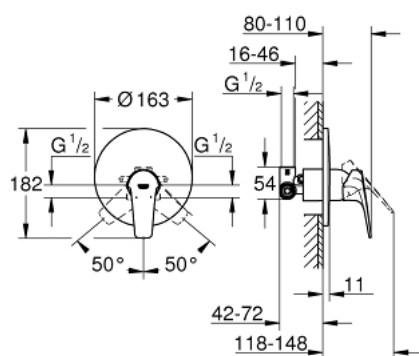

29 112 000 BAUFLOW SINGLE-LEVER SHOWER MIXER

PRODUCT DESCRIPTION

- Colour: chrome
- concealed installation
- consisting of:
 - set for final installation
 - rough-in set (33 964 001)
 - metal lever
 - GROHE SmoothControl 46 mm ceramic cartridge
 - GROHE LongLife finish
 - adjustable flow rate limiter
 - escutcheon- and shaft-sealing
 - metal wall escutcheon

29 112 000 BAUFLOW SINGLE-LEVER SHOWER MIXER

SELECT SPARE PART: , May 2016 – now

- 1: Lever (Spare part-nr. 46702000)
- 2: Escutcheon (Spare part-nr. 46904000)
- 3: Cartridge (Spare part-nr. 46048000)
- 4: Temperature limiter (Spare part-nr. 46308000)*
- 5: Extension set (Spare part-nr. 46191000)*
- 6: Extension set (Spare part-nr. 46343000)*