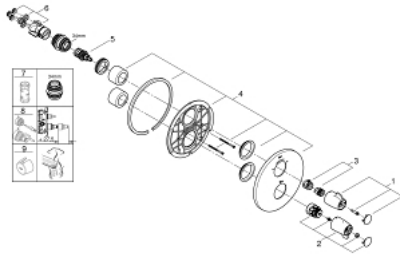

### PRODUCT DESCRIPTION

- Colour: chrome
- set for final installation for
- GROHE Rapido T 35 500 000
- without concealed body
- escutcheon- and shaft-sealing
- covered connections
- ergonomic metal wing handles
- Aquadimmer handle with multiple function
- flow control
- integrated mixed water shut off
- diverter bath/shower
- temperature scale handle with internal safety stop between 35°C and 43°C
- integrated mixed water shut off
- metal temperature safety stop
- easy thermal disinfection by optional temperature unlocking handle 47 994 000
- GROHE LongLife finish
- GROHE SafetyPlus

## 29 095 000 GROHTHERM SPECIAL THERMOSTAT BATH/SHOWER MIXER

**SELECT SPARE PART:** , July 2015 – now

- 1: Shut-off handle Aquadimmer (Spare part-nr. 49009000)
- 2: Temperature control handle (Spare part-nr. 49008000)
- 3: Stop ring (Spare part-nr. 47922000)
- 4: Escutcheon (Spare part-nr. 49012000)
- 5: Aquadimmer (Spare part-nr. 47364000)
- 6: Adapter 3/4" x 1/2" (Spare part-nr. 12701000)
- 7: Socket spanner (Spare part-nr. 19332000)\*
- 8: Extension-set, 27,5 mm (Spare part-nr. 47781000)\*
- 9: Temperature unlocking handle (Spare part-nr. 47994000)\*