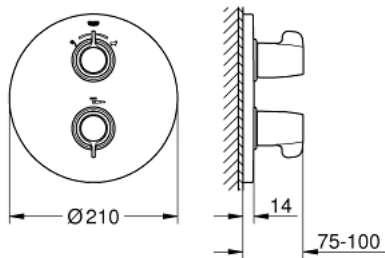

### PRODUCT DESCRIPTION

- Colour: chrome
- set for final installation for
- GROHE Rapido T 35 500 000
- without concealed body
- escutcheon- and shaft-sealing
- covered connections
- ergonomic metal wing handles
- Aquadimmer handle with multiple function
- flow control
- integrated mixed water shut off
- diverter bath/shower
- temperature scale handle with internal safety stop between 35°C and 43°C
- integrated mixed water shut off
- metal temperature safety stop
- easy thermal disinfection by optional temperature unlocking handle 47 994 000
- GROHE LongLife finish
- GROHE SafetyPlus

## 29 095 000 GROHTHERM SPECIAL THERMOSTAT BATH/SHOWER MIXER

**SELECT SPARE PART:** , July 2015 – now

- 1: Shut-off handle Aquadimmer (Spare part-nr. 49009000)
- 2: Temperature control handle (Spare part-nr. 49008000)
- 3: Stop ring (Spare part-nr. 47922000)
- 4: Escutcheon (Spare part-nr. 49012000)
- 5: Aquadimmer (Spare part-nr. 47364000)
- 6: Adapter 3/4" x 1/2" (Spare part-nr. 12701000)
- 7: Socket spanner (Spare part-nr. 19332000)\*
- 8: Extension-set, 27,5 mm (Spare part-nr. 47781000)\*
- 9: Temperature unlocking handle (Spare part-nr. 47994000)\*