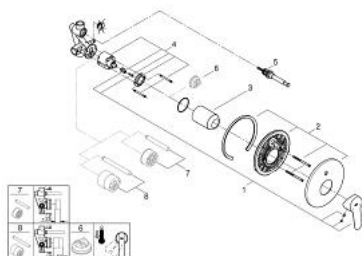

29 079 000 BAUEDGE SINGLE-LEVER BATH/SHOWER MIXER

PRODUCT DESCRIPTION

- Colour: chrome
- metal lever
- concealed installation
- consisting of:
 - set for final installation
 - rough-in set (33 963 001)
 - GROHE SmoothControl 46 mm ceramic cartridge
 - GROHE LongLife finish
 - adjustable flow rate limiter
 - automatic diverter: bath/shower
 - escutcheon- and shaft-sealing
 - optional temperature limiter ref. no. 46 308

29 079 000 BAUEDGE SINGLE-LEVER BATH/SHOWER MIXER

SELECT SPARE PART: , December 2015 – now

- 1: Lever (Spare part-nr. 46698000)
- 2: Escutcheon (Spare part-nr. 46905000)
- 3: Shield (Spare part-nr. 09038000)
- 4: Cartridge (Spare part-nr. 46048000)
- 5: Diverter (Spare part-nr. 46737000)
- 6: Temperature limiter (Spare part-nr. 46375000)*
- 7: Extension set (Spare part-nr. 46191000)*
- 8: Extension set (Spare part-nr. 46343000)*