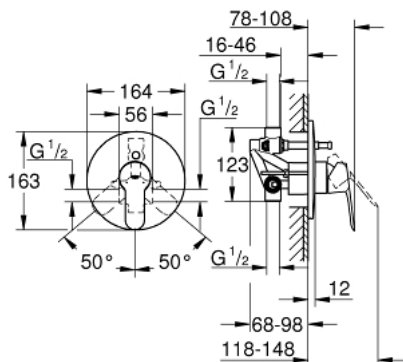

29 079 000 BAUEDGE SINGLE-LEVER BATH/SHOWER MIXER

PRODUCT DESCRIPTION

- Colour: chrome
- metal lever
- concealed installation
- consisting of:
 - set for final installation
 - rough-in set (33 963 001)
 - GROHE SmoothControl 46 mm ceramic cartridge
 - GROHE LongLife finish
 - adjustable flow rate limiter
 - automatic diverter: bath/shower
 - escutcheon- and shaft-sealing
 - optional temperature limiter ref. no. 46 308

29 079 000 BAUEDGE SINGLE-LEVER BATH/SHOWER MIXER

SELECT SPARE PART: , December 2015 – now

- 1: Lever (Spare part-nr. 46698000)
- 2: Escutcheon (Spare part-nr. 46905000)
- 3: Shield (Spare part-nr. 09038000)
- 4: Cartridge (Spare part-nr. 46048000)
- 5: Diverter (Spare part-nr. 46737000)
- 6: Temperature limiter (Spare part-nr. 46375000)*
- 7: Extension set (Spare part-nr. 46191000)*
- 8: Extension set (Spare part-nr. 46343000)*