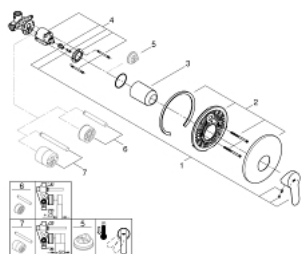

29 078 000 BAUEDGE SINGLE-LEVER SHOWER MIXER

PRODUCT DESCRIPTION

- Colour: chrome
- metal lever
- concealed installation
- consisting of:
 - set for final installation
 - rough-in set (33 964 001)
 - GROHE SmoothControl 46 mm ceramic cartridge
 - GROHE LongLife finish
 - adjustable flow rate limiter
 - escutcheon- and shaft-sealing
 - optional temperature limiter ref. no. 46 308

29 078 000 BAUEDGE SINGLE-LEVER SHOWER MIXER

SELECT SPARE PART: , December 2015 – now

- 1: Lever (Spare part-nr. 46698000)
- 2: Escutcheon (Spare part-nr. 46904000)
- 3: Shield (Spare part-nr. 09038000)
- 4: Cartridge (Spare part-nr. 46048000)
- 5: Temperature limiter (Spare part-nr. 46375000)*
- 6: Extension set (Spare part-nr. 46191000)*
- 7: Extension set (Spare part-nr. 46343000)*