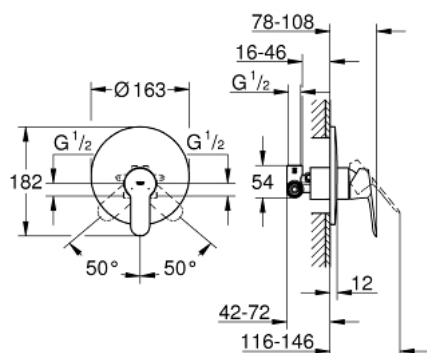

29 078 000 BAUEDGE SINGLE-LEVER SHOWER MIXER

PRODUCT DESCRIPTION

- Colour: chrome
- metal lever
- concealed installation
- consisting of:
 - set for final installation
 - rough-in set (33 964 001)
 - GROHE SmoothControl 46 mm ceramic cartridge
 - GROHE LongLife finish
 - adjustable flow rate limiter
 - escutcheon- and shaft-sealing
 - optional temperature limiter ref. no. 46 308

29 078 000 BAUEDGE SINGLE-LEVER SHOWER MIXER

SELECT SPARE PART: , December 2015 – now

- 1: Lever (Spare part-nr. 46698000)
- 2: Escutcheon (Spare part-nr. 46904000)
- 3: Shield (Spare part-nr. 09038000)
- 4: Cartridge (Spare part-nr. 46048000)
- 5: Temperature limiter (Spare part-nr. 46375000)*
- 6: Extension set (Spare part-nr. 46191000)*
- 7: Extension set (Spare part-nr. 46343000)*