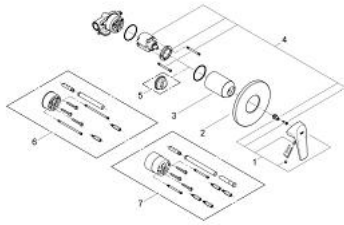

29 046 000 BAUFLOW SINGLE-LEVER SHOWER MIXER

PRODUCT DESCRIPTION

- Colour: chrome
- concealed installation
- consisting of:
 - set for final installation
 - rough-in set (32 962 001)
 - metal lever
- GROHE SmoothControl 46 mm ceramic cartridge
- GROHE LongLife finish
- adjustable flow rate limiter
- adjustable minimum flow rate approx. 2.5 l/min
- escutcheon- and shaft-sealing
- optional temperature limiter ref. no. 46 308

29 046 000 BAUFLOW SINGLE-LEVER SHOWER MIXER

SELECT SPARE PART: , December 2009 – now

- 1: Lever (Spare part-nr. 46702000)
- 2: Escutcheon (Spare part-nr. 46773000)
- 3: Shield (Spare part-nr. 09038000)
- 4: Cartridge (Spare part-nr. 46048000)
- 5: Temperature limiter (Spare part-nr. 46308000)*
- 6: Extension set (Spare part-nr. 46191000)*
- 7: Extension set (Spare part-nr. 46343000)*