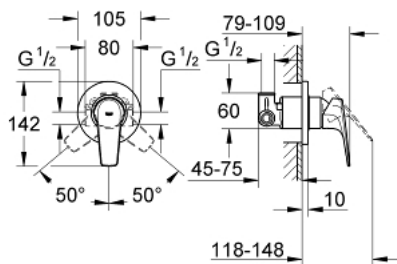

29 046 000 BAUFLOW SINGLE-LEVER SHOWER MIXER

PRODUCT DESCRIPTION

- Colour: chrome
- concealed installation
- consisting of:
 - set for final installation
 - rough-in set (32 962 001)
 - metal lever
- GROHE SmoothControl 46 mm ceramic cartridge
- GROHE LongLife finish
- adjustable flow rate limiter
- adjustable minimum flow rate approx. 2.5 l/min
- escutcheon- and shaft-sealing
- optional temperature limiter ref. no. 46 308

29 046 000 BAUFLOW SINGLE-LEVER SHOWER MIXER

SELECT SPARE PART: , December 2009 – now

- 1: Lever (Spare part-nr. 46702000)
- 2: Escutcheon (Spare part-nr. 46773000)
- 3: Shield (Spare part-nr. 09038000)
- 4: Cartridge (Spare part-nr. 46048000)
- 5: Temperature limiter (Spare part-nr. 46308000)*
- 6: Extension set (Spare part-nr. 46191000)*
- 7: Extension set (Spare part-nr. 46343000)*