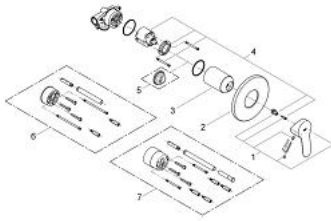

29 040 000 BAUEDGE SINGLE-LEVER SHOWER MIXER

PRODUCT DESCRIPTION

- Colour: chrome
- concealed installation
- consisting of:
 - set for final installation
 - rough-in set (32 962 000)
 - metal lever
- GROHE SmoothControl 46 mm ceramic cartridge
- GROHE LongLife finish
- adjustable flow rate limiter
- escutcheon- and shaft-sealing
- optional temperature limiter

29 040 000 BAUEDGE SINGLE-LEVER SHOWER MIXER

SELECT SPARE PART: , December 2009 – now

- 1: Lever (Spare part-nr. 46698000)
- 2: Escutcheon (Spare part-nr. 46773000)
- 3: Shield (Spare part-nr. 09038000)
- 4: Cartridge (Spare part-nr. 46048000)
- 5: Temperature limiter (Spare part-nr. 46308000)*
- 6: Extension set (Spare part-nr. 46191000)*
- 7: Extension set (Spare part-nr. 46343000)*