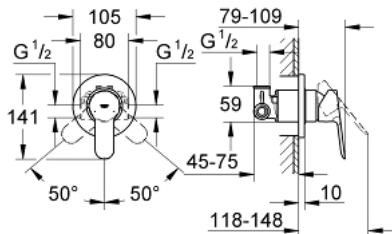

29 040 000 BAUEDGE SINGLE-LEVER SHOWER MIXER

PRODUCT DESCRIPTION

- Colour: chrome
- concealed installation
- consisting of:
 - set for final installation
 - rough-in set (32 962 000)
 - metal lever
- GROHE SmoothControl 46 mm ceramic cartridge
- GROHE LongLife finish
- adjustable flow rate limiter
- escutcheon- and shaft-sealing
- optional temperature limiter

29 040 000 BAUEDGE SINGLE-LEVER SHOWER MIXER

SELECT SPARE PART: , December 2009 – now

- 1: Lever (Spare part-nr. 46698000)
- 2: Escutcheon (Spare part-nr. 46773000)
- 3: Shield (Spare part-nr. 09038000)
- 4: Cartridge (Spare part-nr. 46048000)
- 5: Temperature limiter (Spare part-nr. 46308000)*
- 6: Extension set (Spare part-nr. 46191000)*
- 7: Extension set (Spare part-nr. 46343000)*