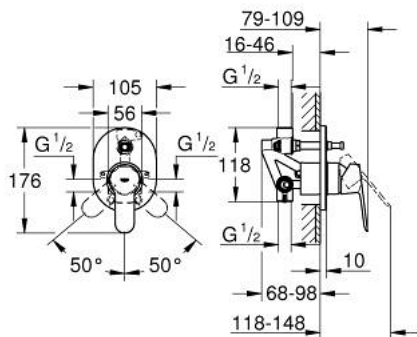

## 29 039 000 BAUEDGE SINGLE-LEVER BATH/SHOWER MIXER

### PRODUCT DESCRIPTION

- Colour: chrome
- concealed installation
- consisting of:
  - set for final installation
  - rough-in set (32 963 000)
  - metal lever
- GROHE SmoothControl 46 mm ceramic cartridge
- GROHE LongLife finish
- adjustable flow rate limiter
- automatic diverter: bath/shower
- escutcheon- and shaft-sealing
- optional temperature limiter

## 29 039 000 BAUEDGE SINGLE-LEVER BATH/SOWER MIXER

**SELECT SPARE PART:** , December 2009 – now

- 1: Lever (Spare part-nr. 46698000)
- 2: Escutcheon (Spare part-nr. 46772000)
- 3: Shield (Spare part-nr. 09038000)
- 4: Cartridge (Spare part-nr. 46048000)
- 5: Diverter (Spare part-nr. 46737000)
- 6: Temperature limiter (Spare part-nr. 46308000)\*
- 7: Extension set (Spare part-nr. 46191000)\*
- 8: Extension set (Spare part-nr. 46343000)\*