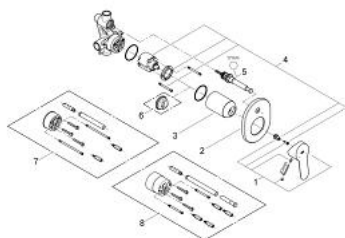

## 29 039 000 BAUEDGE SINGLE-LEVER BATH/SHOWER MIXER

### PRODUCT DESCRIPTION

- Colour: chrome
- concealed installation
- consisting of:
  - set for final installation
  - rough-in set (32 963 000)
  - metal lever
- GROHE SmoothControl 46 mm ceramic cartridge
- GROHE LongLife finish
- adjustable flow rate limiter
- automatic diverter: bath/shower
- escutcheon- and shaft-sealing
- optional temperature limiter

## 29 039 000 BAUEDGE SINGLE-LEVER BATH/SOWER MIXER

**SELECT SPARE PART:** , December 2009 – now

- 1: Lever (Spare part-nr. 46698000)
- 2: Escutcheon (Spare part-nr. 46772000)
- 3: Shield (Spare part-nr. 09038000)
- 4: Cartridge (Spare part-nr. 46048000)
- 5: Diverter (Spare part-nr. 46737000)
- 6: Temperature limiter (Spare part-nr. 46308000)\*
- 7: Extension set (Spare part-nr. 46191000)\*
- 8: Extension set (Spare part-nr. 46343000)\*