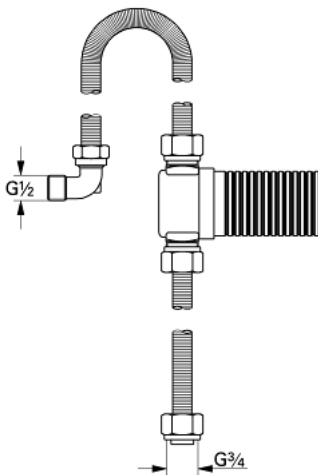

28 995 000 TALENTOFILL CONNECTION SET 3/4"

PRODUCT DESCRIPTION

- with concealed anti-vacuum device
- consisting of:
- #NAME?
- (A2 type, DIN 1988, part IV)
- - 3.5 m flexible connection pipe (in 2 parts)
- without escutcheon (19 954)

Pure Freude
an Wasser

28 995 000 TALENTOFILL CONNECTION SET 3/4"

No exploded view is available for this spare part list.

SELECT SPARE PART: , January 1996 – now

1: Concealed pipe interruptor (Spare part-nr. 28994000)

2: Escutcheon (Spare part-nr. 19954000)*

3: Connection set 3/4" (Spare part-nr. 28993000)*

* Optional accessories