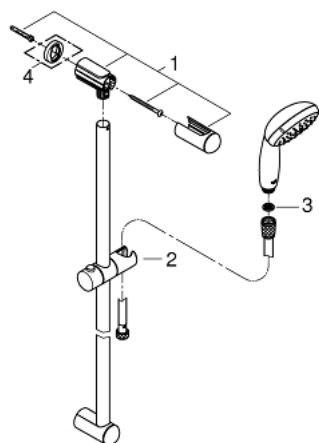

28 789 002 TEMPESTA 100 SHOWER RAIL SET 3 SPRAYS

PRODUCT DESCRIPTION

- Colour: chrome
- consisting of:
 - hand shower (28 419)
 - shower rail, 900 mm (27 524)
 - Relaxaflex hose 1750 mm 1/2" x 1/2" (28 154)
 - GROHE EcoJoy 9.5 l/min flow limiter
 - GROHE DreamSpray - perfect spray pattern
 - GROHE LongLife finish
 - GROHE SpeedClean - effortless limescale removal
 - Inner WaterGuide - inner insulation for surface protection
 - ShockProof silicone ring prevents damages caused by shower falling
 - suitable for instantaneous heater

28 789 002 TEMPESTA 100 SHOWER RAIL SET 3 SPRAYS

SELECT SPARE PART: , March 2017 – now

1: Outlet shower holder (Spare part-nr. 48098000)

2: Sliding piece (Spare part-nr. 48099000)

3: Dirt strainer (Spare part-nr. 0700200M)

4: Compensation disc (Spare part-nr. 48051000)*

* Optional accessories