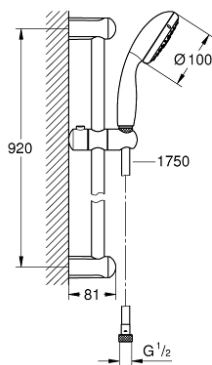

28 789 002 TEMPESTA 100 SHOWER RAIL SET 3 SPRAYS

PRODUCT DESCRIPTION

- Colour: chrome
- consisting of:
 - hand shower (28 419)
 - shower rail, 900 mm (27 524)
 - Relaxaflex hose 1750 mm 1/2" x 1/2" (28 154)
 - GROHE EcoJoy 9.5 l/min flow limiter
 - GROHE DreamSpray - perfect spray pattern
 - GROHE LongLife finish
 - GROHE SpeedClean - effortless limescale removal
 - Inner WaterGuide - inner insulation for surface protection
 - ShockProof silicone ring prevents damages caused by shower falling
 - suitable for instantaneous heater

28 789 002 TEMPESTA 100 SHOWER RAIL SET 3 SPRAYS

SELECT SPARE PART: , March 2017 – now

1: Outlet shower holder (Spare part-nr. 48098000)

2: Sliding piece (Spare part-nr. 48099000)

3: Dirt strainer (Spare part-nr. 0700200M)