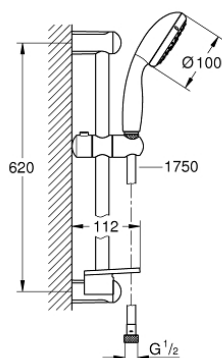

## 28 593 002 TEMPESTA 100 SHOWER RAIL SET 4 SPRAYS

### PRODUCT DESCRIPTION

- Colour: chrome
- consisting of:
  - hand shower (28 578)
  - shower rail, 600 mm (27 523)
  - Relaxaflex hose 1750 mm 1/2" x 1/2" (28 154)
  - GROHE EasyReach tray (27 596)
  - GROHE DreamSpray - perfect spray pattern
  - GROHE LongLife finish
  - GROHE SpeedClean - effortless limescale removal
  - Inner WaterGuide - inner insulation for surface protection
  - ShockProof silicone ring prevents damages caused by shower falling
- suitable for instantaneous heater
- min. recommended pressure 1.0 bar

## 28 593 002 TEMPESTA 100 SHOWER RAIL SET 4 SPRAYS

**SELECT SPARE PART:** , March 2017 – now

1: Dirt strainer (Spare part-nr. 0700200M)

2: Sliding piece (Spare part-nr. 48099000)