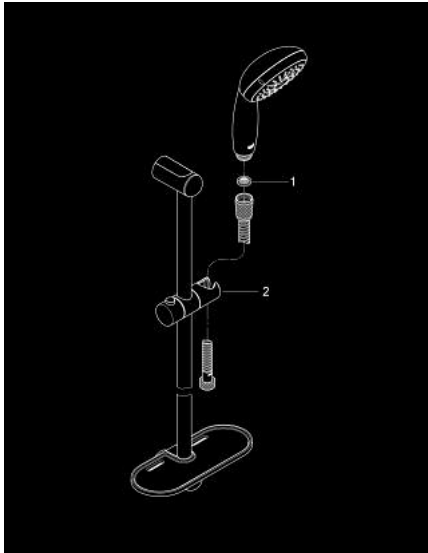

## 28 593 002 TEMPESTA 100 SHOWER RAIL SET 4 SPRAYS

### PRODUCT DESCRIPTION

- Colour: chrome
- consisting of:
  - hand shower (28 578)
  - shower rail, 600 mm (27 523)
  - Relaxaflex hose 1750 mm 1/2" x 1/2" (28 154)
  - GROHE EasyReach tray (27 596)
  - GROHE DreamSpray - perfect spray pattern
  - GROHE LongLife finish
  - GROHE SpeedClean - effortless limescale removal
  - Inner WaterGuide - inner insulation for surface protection
  - ShockProof silicone ring prevents damages caused by shower falling
- suitable for instantaneous heater
- min. recommended pressure 1.0 bar

## 28 593 002 TEMPESTA 100 SHOWER RAIL SET 4 SPRAYS

**SELECT SPARE PART:** , March 2017 – now

1: Dirt strainer (Spare part-nr. 0700200M)

2: Sliding piece (Spare part-nr. 48099000)