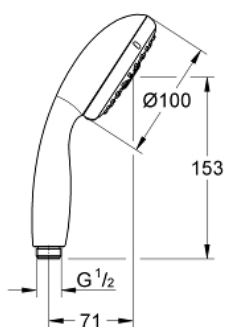

28 578 002 TEMPESTA 100 HAND SHOWER 4 SPRAYS

PRODUCT DESCRIPTION

- Colour: chrome
- spray patterns: GROHE Rain O², Rain, Massage, Jet
- GROHE DreamSpray - perfect spray pattern
- GROHE LongLife finish
- GROHE SpeedClean - effortless limescale removal
- Inner WaterGuide - inner insulation for surface protection
- ShockProof silicone ring prevents damages caused by shower falling
- universal mounting system, fitting all standard shower hoses
- suitable for instantaneous heater
- min. recommended pressure 1.0 bar

28 578 002 TEMPESTA 100 HAND SHOWER 4 SPRAYS

SELECT SPARE PART: , March 2017 – now

1: Dirt strainer (Spare part-nr. 0700200M)