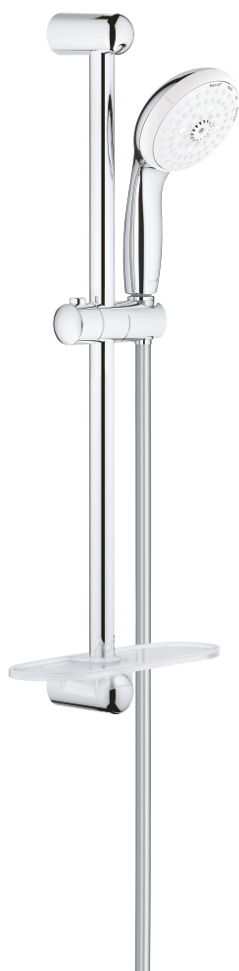

28 436 002 TEMPESTA 100 SHOWER RAIL SET 4 SPRAYS

PRODUCT DESCRIPTION

- Colour: chrome
- consisting of:
 - hand shower (28 421)
 - shower rail, 600 mm (27 523)
 - Relaxaflex hose 1750 mm 1/2" x 1/2" (28 154)
 - GROHE EasyReach tray (27 596)
 - GROHE EcoJoy 9,5 l/min flow limiter
 - GROHE DreamSpray - perfect spray pattern
 - GROHE LongLife finish
 - GROHE SpeedClean - effortless limescale removal
 - Inner WaterGuide - inner insulation for surface protection
 - ShockProof silicone ring prevents damages caused by shower falling
 - suitable for instantaneous heater