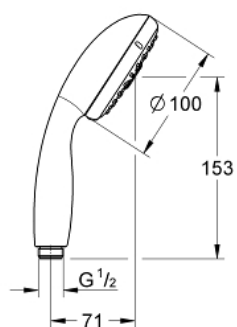

28 421 002 TEMPESTA 100 HAND SHOWER 4 SPRAYS

PRODUCT DESCRIPTION

- Colour: chrome
- spray patterns: GROHE Rain O², Rain, Massage, Jet
- GROHE EcoJoy 9,5 l/min flow limiter
- GROHE DreamSpray - perfect spray pattern
- GROHE LongLife finish
- GROHE SpeedClean - effortless limescale removal
- Inner WaterGuide - inner insulation for surface protection
- ShockProof silicone ring prevents damages caused by shower falling
- universal mounting system, fitting all standard shower hoses
- suitable for instantaneous heater
- min. recommended pressure 1.0 bar

28 421 002 TEMPESTA 100 HAND SHOWER 4 SPRAYS

SELECT SPARE PART: , March 2017 – now

1: Dirt strainer (Spare part-nr. 0700200M)