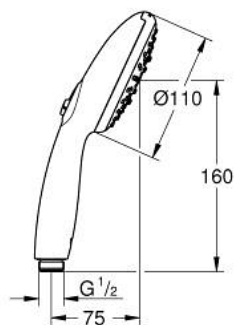

28 419 003 TEMPESTA 110 HAND SHOWER 3 SPRAYS

PRODUCT DESCRIPTION

- Colour: chrome
- spray patterns: Rain, Jet, Massage
- maximum flow rate (at 3 bar): 7.4 l/min
- GROHE EcoJoy - less water, perfect flow
- GROHE SmartSwitch - easily rotate the dial to enjoy your preferred spray option
- GROHE DreamSpray - perfect spray pattern
- GROHE LongLife finish
- GROHE SpeedClean - effortless limescale removal
- Inner WaterGuide - inner insulation for surface protection
- ShockProof silicone ring prevents damages caused by shower falling
- universal mounting system, fitting all standard shower hoses
- min. recommended pressure 1.0 bar
- suitable for instantaneous heater
- professional edition

28 419 003 TEMPESTA 110 HAND SHOWER 3 SPRAYS

SELECT SPARE PART: , April 2020 – now

1: Dirt strainer (Spare part-nr. 0700200M)