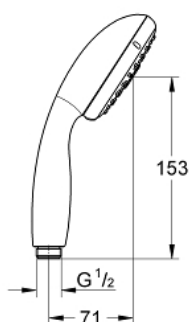

28 419 002 TEMPESTA 100 HAND SHOWER 3 SPRAYS

PRODUCT DESCRIPTION

- Colour: chrome
- spray patterns: GROHE Rain O², Rain, Massage
- GROHE EcoJoy 9,5 l/min flow limiter
- GROHE DreamSpray - perfect spray pattern
- GROHE LongLife finish
- GROHE SpeedClean - effortless limescale removal
- Inner WaterGuide - inner insulation for surface protection
- ShockProof silicone ring prevents damages caused by shower falling
- universal mounting system, fitting all standard shower hoses
- suitable for instantaneous heater
- min. recommended pressure 1.0 bar

Pure Freude
an Wasser

28 419 002 TEMPESTA 100 HAND SHOWER 3 SPRAYS

SELECT SPARE PART: , March 2017 – now

1: Dirt strainer (Spare part-nr. 0700200M)